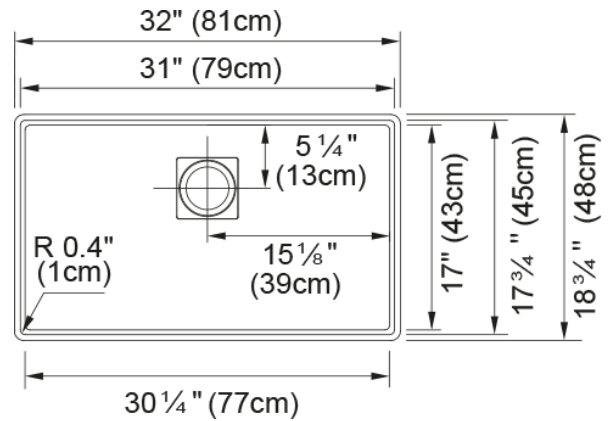

## Peak Workcenter Sink - PKG11031MOC-WKC | 125.0672.236

32.0-in. x 18.75-in. Undermount Single Bowl Granite Kitchen Sink in Mocha. The Peak Granite Workcenter transforms an underutilized area in the kitchen into a space that is both functional and sophisticated. The integrated ledge enhances your workspace by allowing you to work directly over the sink, and the included custom-fit accessories streamline your workflow. Available in seven color hues, the Peak Granite Workcenter seamlessly blends into the most active area in your house, the kitchen. ACCESSORIES INCLUDED: Bottom Grid Mat, Shelf Grid, Cutting Board, Drain Cover and Strainer Basket

### Product Dimensions

Length (right to left)	31.984
Width (front to back)	18.74
Large bowl size: right to left	31
Large bowl size: front to back	17.756
Large bowl: depth	9.5

### Installation

Minimum cabinet size	36"
----------------------	-----

### Product specifications

Installation type	Undermount
Drain hole	3 1/2"
Position of drainer	No drainer