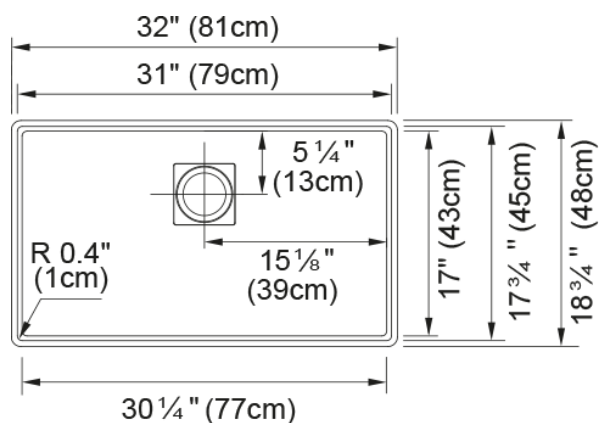

## Peak Workcenter Sink - PKG11031ONY-WKC | 125.0672.232

32.0-in. x 18.75-in. Undermount Single Bowl Granite Kitchen Sink in Onyx. The Peak Granite Workcenter transforms an underutilized area in the kitchen into a space that is both functional and sophisticated. The integrated ledge enhances your workspace by allowing you to work directly over the sink, and the included custom-fit accessories streamline your workflow. Available in seven color hues, the Peak Granite Workcenter seamlessly blends into the most active area in your house, the kitchen. ACCESSORIES INCLUDED: Bottom Grid Mat, Shelf Grid, Cutting Board, Drain Cover and Strainer Basket

### Product Dimensions

Length (right to left)	31.984
Width (front to back)	18.74
Large bowl size: right to left	31
Large bowl size: front to back	17.756
Large bowl: depth	9.5

### Installation

Minimum cabinet size	36"
----------------------	-----

### Product specifications

Installation type	Undermount
Drain hole	3 1/2"
Position of drainer	No drainer