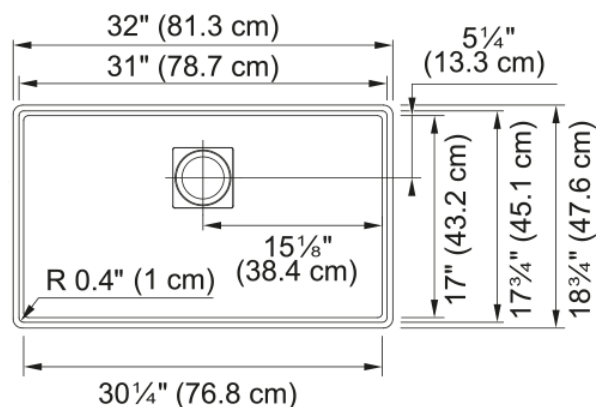

Peak Workcenter Sink - PKG11031OYS-WKC | 125.0672.237

32.0-in. x 18.75-in. Undermount Single Bowl Granite Kitchen Sink in Oyster. The Peak Granite Workcenter transforms an underutilized area in the kitchen into a space that is both functional and sophisticated. The integrated ledge enhances your workspace by allowing you to work directly over the sink, and the included custom-fit accessories streamline your workflow. Available in seven color hues, the Peak Granite Workcenter seamlessly blends into the most active area in your house, the kitchen. ACCESSORIES INCLUDED: Bottom Grid Mat, Shelf Grid, Cutting Board, Drain Cover and Strainer Basket

Aspect

Sink type	Sink
Type of material	Granite
Number of bowls	1
Color	Oyster
Surface finish	None

Product Dimensions

Length (right to left)	31.984
Width (front to back)	18.74
Large bowl size: right to left	31
Large bowl size: front to back	17.756
Large bowl: depth	9.5

Installation

Minimum cabinet size	36"
----------------------	-----

Product specifications

Installation type	Undermount
Drain hole	3 1/2"
Position of drainer	No drainer

Product identification

Product brand	FRANKE
Collection	Peak
Certified by	CE