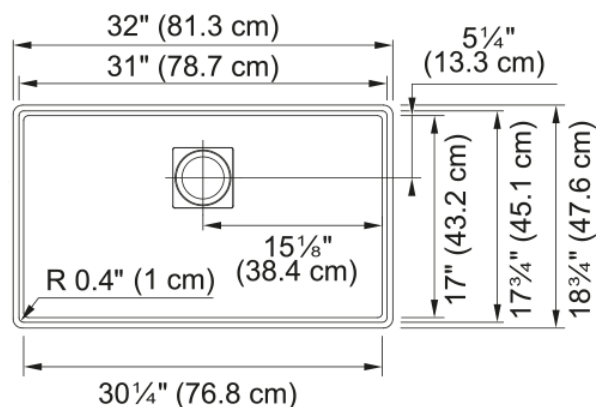

## Peak Undermount Sink - PKG11031PWT | 125.0641.510

32.0-in. x 18.75-in. Undermount Single Bowl Fraganite Kitchen Sink in Polar White. Peak Fraganite doesn't just fit in – it excels in every modern kitchen space. The integrated ledge enhances the functionality of the sink by creating an elevated workspace, allowing you to work directly over the sink. Clean lines, tight corners add a contemporary edge to this line of sinks, while the drain cover provides a flat bottom surface so glassware can stand up in the bowl of the sink.

### Product Dimensions

Length (right to left)	31.984
Width (front to back)	18.74
Large bowl size: right to left	31
Large bowl size: front to back	17.756
Large bowl: depth	9.5

### Installation

Minimum cabinet size	36"
----------------------	-----

### Product specifications

Installation type	Undermount
Drain hole	3 1/2"
Position of drainer	No drainer