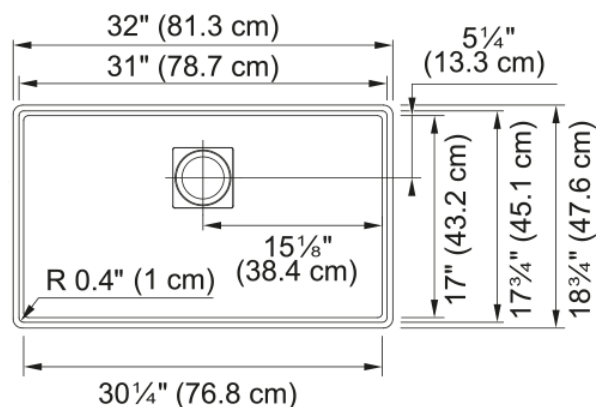

## Peak Workcenter Sink - PKG11031PWT-WKC | 125.0672.240

32.0-in. x 18.75-in. Undermount Single Bowl Granite Kitchen Sink in Polar White. The Peak Granite Workcenter transforms an underutilized area in the kitchen into a space that is both functional and sophisticated. The integrated ledge enhances your workspace by allowing you to work directly over the sink, and the included custom-fit accessories streamline your workflow. Available in seven color hues, the Peak Granite Workcenter seamlessly blends into the most active area in your house, the kitchen. ACCESSORIES INCLUDED: Bottom Grid Mat, Shelf Grid, Cutting Board, Drain Cover and Strainer Basket

### Product Dimensions

Length (right to left)	31.984
Width (front to back)	18.74
Large bowl size: right to left	31
Large bowl size: front to back	17.756
Large bowl: depth	9.5

### Installation

Minimum cabinet size	36"
----------------------	-----

### Product specifications

Installation type	Undermount
Drain hole	3 1/2"
Position of drainer	No drainer