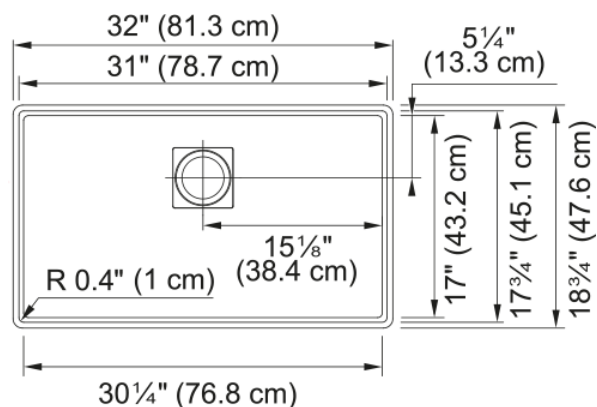

Peak Undermount Sink - PKG11031SHG | 125.0491.545

32.0-in. x 18.75-in. Undermount Single Bowl Fraganite Kitchen Sink in Stone Grey. Peak Fraganite doesn't just fit in – it excels in every modern kitchen space. The integrated ledge enhances the functionality of the sink by creating an elevated workspace, allowing you to work directly over the sink. Clean lines, tight corners add a contemporary edge to this line of sinks, while the drain cover provides a flat bottom surface so glassware can stand up in the bowl of the sink.

Aspect

Sink type	Sink
Type of material	Granite
Number of bowls	1
Color	Stone grey
Surface finish	None

Product Dimensions

Length (right to left)	31.984
Width (front to back)	18.74
Large bowl size: right to left	31
Large bowl size: front to back	17.756
Large bowl: depth	9.5

Installation

Minimum cabinet size	36"
----------------------	-----

Product specifications

Installation type	Undermount
Drain hole	3 1/2"
Position of drainer	No drainer

Product identification

Product brand	FRANKE
Collection	Peak
Certified by	IAPMO