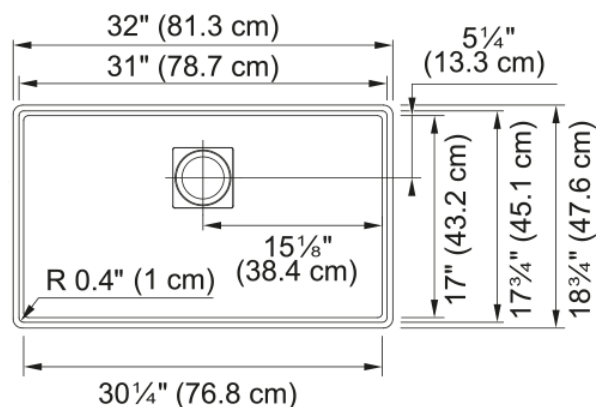

Peak Workcenter Sink - PKG11031SHG-WKC | 125.0672.241

32.0-in. x 18.75-in. Undermount Single Bowl Granite Kitchen Sink in Stone Grey. The Peak Granite Workcenter transforms an underutilized area in the kitchen into a space that is both functional and sophisticated. The integrated ledge enhances your workspace by allowing you to work directly over the sink, and the included custom-fit accessories streamline your workflow. Available in seven color hues, the Peak Granite Workcenter seamlessly blends into the most active area in your house, the kitchen. ACCESSORIES INCLUDED: Bottom Grid Mat, Shelf Grid, Cutting Board, Drain Cover and Strainer Basket

Aspect

Sink type	Sink
Type of material	Granite
Number of bowls	1
Color	Stone grey
Surface finish	None

Product Dimensions

Length (right to left)	31.969
Width (front to back)	18.74
Large bowl size: right to left	31
Large bowl size: front to back	17.756
Large bowl: depth	9.5

Installation

Minimum cabinet size	36"
----------------------	-----

Product specifications

Installation type	Undermount
Drain hole	3 1/2"
Position of drainer	No drainer

Product identification

Product brand	FRANKE
Collection	Peak
Certified by	IAPMO