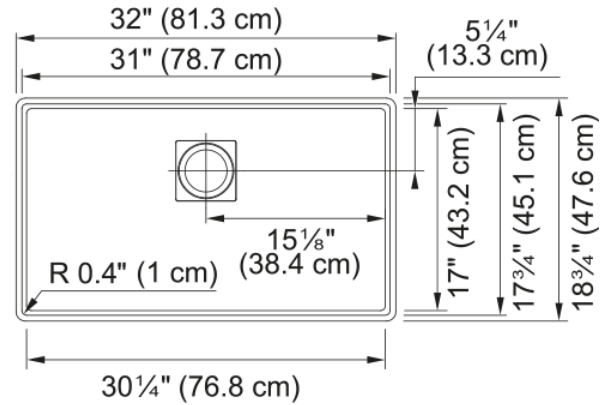

## Peak Undermount Sink - PKG11031SLG | 125.0713.124

32.0-in. x 18.75-in. Undermount Single Bowl Fraganite Kitchen Sink in Slate Grey. Peak Fraganite doesn't just fit in – it excels in every modern kitchen space. The integrated ledge enhances the functionality of the sink by creating an elevated workspace, allowing you to work directly over the sink. Clean lines, tight corners add a contemporary edge to this line of sinks, while the drain cover provides a flat bottom surface so glassware can stand up in the bowl of the sink.

### Product Dimensions

Length (right to left)	31.984
Width (front to back)	18.74
Large bowl size: right to left	31
Large bowl size: front to back	17.756
Large bowl: depth	9.5

### Installation

Minimum cabinet size	36"
----------------------	-----

### Product specifications

Installation type	Undermount
Drain hole	3 1/2"
Position of drainer	No drainer