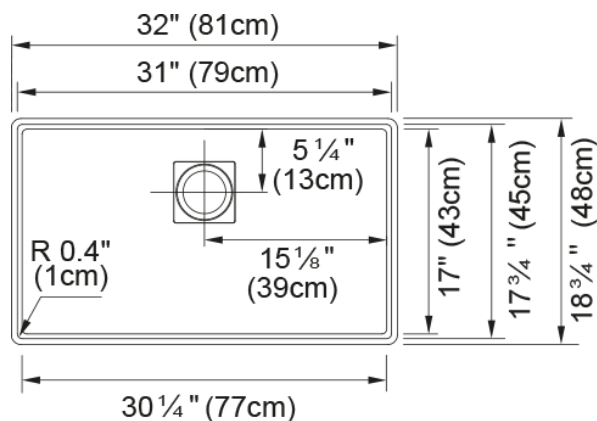

Peak Workcenter Sink - PKG11031SLG-WKC | 125.0715.371

32.0-in. x 18.75-in. Undermount Single Bowl Granite Kitchen Sink in Slate Grey. The Peak Granite Workcenter transforms an underutilized area in the kitchen into a space that is both functional and sophisticated. The integrated ledge enhances your workspace by allowing you to work directly over the sink, and the included custom-fit accessories streamline your workflow. Available in eight color hues, the Peak Granite Workcenter seamlessly blends into the most active area in your house, the kitchen. ACCESSORIES INCLUDED: Bottom Grid Mat, Shelf Grid, Cutting Board, Drain Cover and Strainer Basket

Aspect

Sink type	Sink
Type of material	Granite
Number of bowls	1
Color	Slate grey
Surface finish	None

Product Dimensions

Length (right to left)	31.984
Width (front to back)	18.74
Large bowl size: right to left	31
Large bowl size: front to back	17.756
Large bowl: depth	9.5

Installation

Minimum cabinet size	36"
----------------------	-----

Product specifications

Installation type	Undermount
Drain hole	3 1/2"
Position of drainer	No drainer

Product identification

Product brand	FRANKE
Collection	Peak
Certified by	IAPMO