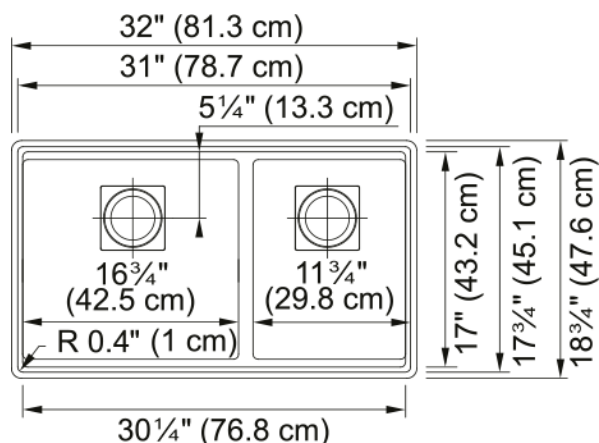

## Peak Undermount Sink - PKG160LD-CHA | 125.0389.616

32.0-in. x 18.75-in. Undermount Double Bowl Granite Kitchen Sink with Low Divide in Champagne. Cooking is faster and more fun in a beautifully integrated and highly functional workspace, which is what you get with the Franke Peak Granite Collection. With its accessory ledge, you'll be able to enjoy a wide variety of specially designed accessories made to improve every workflow. A low center divide provides extra space to wash large items, like pots and baking sheets, over both bowls. And thanks to its undermount installation and a wide range of fresh colors, Peak granite doesn't just fit in - it excels in every modern kitchen space.

### Product Dimensions

Length (right to left)	31.984
Width (front to back)	18.74
Large bowl size: right to left	17.429
Large bowl size: front to back	17.756
Large bowl: depth	9.5
Small bowl size: right to left	12.429
Small bowl size: front to back	17.756
Small bowl: depth	9.5

### Installation

Minimum cabinet size	36"
----------------------	-----

### Product specifications

Installation type	Undermount
Drain hole	3 1/2"
Position of drainer	No drainer