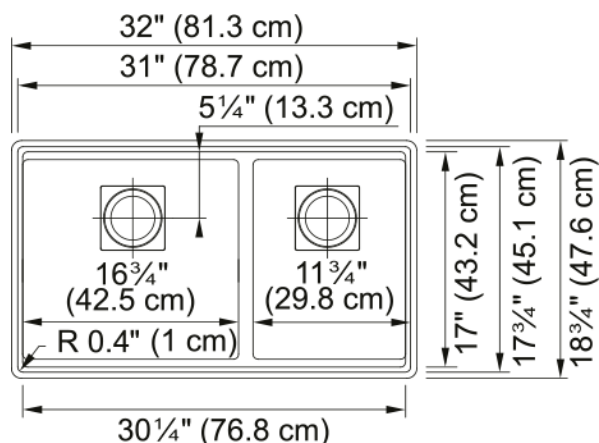

Peak Undermount Sink - PKG160LD-MBK | 125.0637.092

32.0-in. x 18.75-in. Undermount Double Bowl Granite Kitchen Sink with Low Divide in Matte Black. Cooking is faster and more fun in a beautifully integrated and highly functional workspace, which is what you get with the Franke Peak Granite Collection. With its accessory ledge, you'll be able to enjoy a wide variety of specially designed accessories made to improve every workflow. A low center divide provides extra space to wash large items, like pots and baking sheets, over both bowls. And thanks to its undermount installation and a wide range of fresh colors, Peak granite doesn't just fit in - it excels in every modern kitchen space.

Aspect

Sink type	Sink
Type of material	Granite
Number of bowls	2
Color	Matte black
Surface finish	None

Product Dimensions

Length (right to left)	31.984
Width (front to back)	18.74
Large bowl size: right to left	17.429
Large bowl size: front to back	17.756
Large bowl: depth	9.5
Small bowl size: right to left	12.429
Small bowl size: front to back	17.756
Small bowl: depth	9.5

Installation

Minimum cabinet size	36"
----------------------	-----

Product specifications

Installation type	Undermount
Drain hole	3 1/2"
Position of drainer	No drainer

Product identification

Product brand	FRANKE
Product family	Mythos
Collection	Peak
Certified by	CE