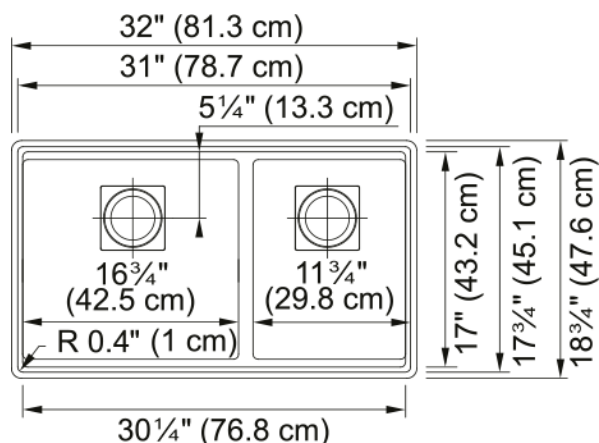

## Peak Undermount Sink - PKG160LD-ONY | 125.0389.612

32.0-in. x 18.75-in. Undermount Double Bowl Granite Kitchen Sink with Low Divide in Onyx. Cooking is faster and more fun in a beautifully integrated and highly functional workspace, which is what you get with the Franke Peak Granite Collection. With its accessory ledge, you'll be able to enjoy a wide variety of specially designed accessories made to improve every workflow. A low center divide provides extra space to wash large items, like pots and baking sheets, over both bowls. And thanks to its undermount installation and a wide range of fresh colors, Peak granite doesn't just fit in - it excels in every modern kitchen space.

### Product Dimensions

Length (right to left)	31.984
Width (front to back)	18.74
Large bowl size: right to left	17.429
Large bowl size: front to back	17.756
Large bowl: depth	9.5
Small bowl size: right to left	12.429
Small bowl size: front to back	17.756
Small bowl: depth	9.5

### Installation

Minimum cabinet size	36"
----------------------	-----

### Product specifications

Installation type	Undermount
Drain hole	3 1/2"
Position of drainer	No drainer