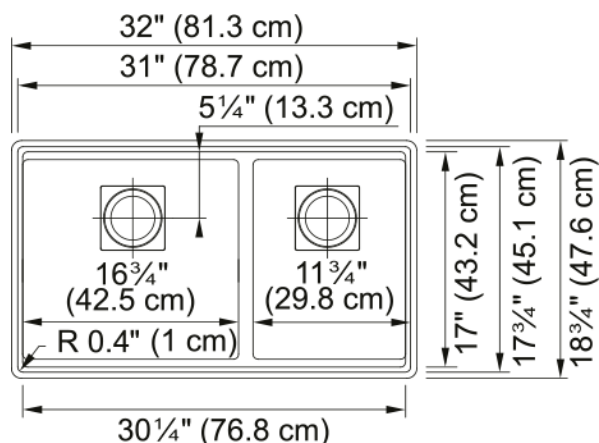

Peak Undermount Sink - PKG160LD-OYS | 125.0389.615

32.0-in. x 18.75-in. Undermount Double Bowl Granite Kitchen Sink with Low Divide in Oyster. Cooking is faster and more fun in a beautifully integrated and highly functional workspace, which is what you get with the Franke Peak Granite Collection. With its accessory ledge, you'll be able to enjoy a wide variety of specially designed accessories made to improve every workflow. A low center divide provides extra space to wash large items, like pots and baking sheets, over both bowls. And thanks to its undermount installation and a wide range of fresh colors, Peak granite doesn't just fit in - it excels in every modern kitchen space.

Aspect

Sink type	Sink
Type of material	Granite
Number of bowls	2
Color	Oyster
Surface finish	None

Product Dimensions

Length (right to left)	31.969
Width (front to back)	18.74
Large bowl size: right to left	17.429
Large bowl size: front to back	17.756
Large bowl: depth	9.5
Small bowl size: right to left	12.429
Small bowl size: front to back	17.756
Small bowl: depth	9.5

Installation

Minimum cabinet size	36"
----------------------	-----

Product specifications

Installation type	Undermount
Drain hole	3 1/2"
Position of drainer	No drainer

Product identification

Product brand	FRANKE
Product family	Mythos
Collection	Peak
Certified by	CE