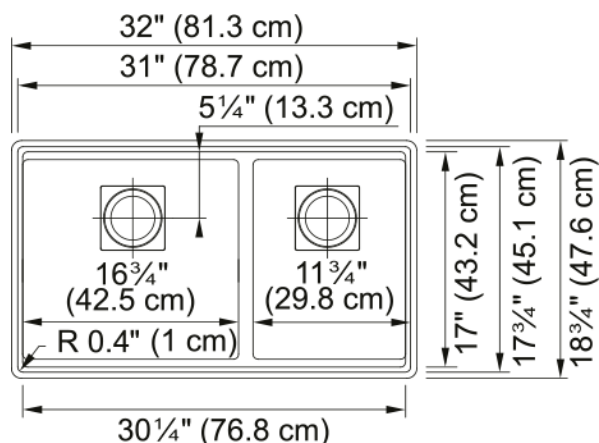

## Peak Undermount Sink - PKG160LD-PWT | 125.0641.513

32.0-in. x 18.75-in. Undermount Double Bowl Granite Kitchen Sink with Low Divide in Polar White. Cooking is faster and more fun in a beautifully integrated and highly functional workspace, which is what you get with the Franke Peak Granite Collection. With its accessory ledge, you'll be able to enjoy a wide variety of specially designed accessories made to improve every workflow. A low center divide provides extra space to wash large items, like pots and baking sheets, over both bowls. And thanks to its undermount installation and a wide range of fresh colors, Peak granite doesn't just fit in - it excels in every modern kitchen space.

### Product Dimensions

Length (right to left)	31.984
Width (front to back)	18.74
Large bowl size: right to left	17.429
Large bowl size: front to back	17.756
Large bowl: depth	9.5
Small bowl size: right to left	12.429
Small bowl size: front to back	17.756
Small bowl: depth	9.5

### Installation

Minimum cabinet size	36"
----------------------	-----

### Product specifications

Installation type	Undermount
Drain hole	3 1/2"
Position of drainer	No drainer