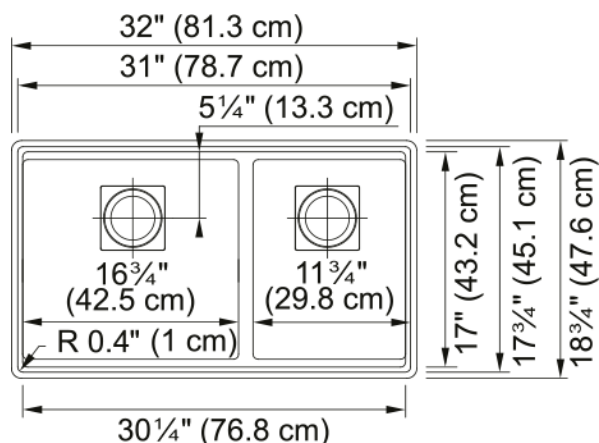

Peak Undermount Sink - PKG160LD-SHG | 125.0491.536

32.0-in. x 18.75-in. Undermount Double Bowl Granite Kitchen Sink with Low Divide in Stone Grey. Cooking is faster and more fun in a beautifully integrated and highly functional workspace, which is what you get with the Franke Peak Granite Collection. With its accessory ledge, you'll be able to enjoy a wide variety of specially designed accessories made to improve every workflow. A low center divide provides extra space to wash large items, like pots and baking sheets, over both bowls. And thanks to its undermount installation and a wide range of fresh colors, Peak granite doesn't just fit in - it excels in every modern kitchen space.

Aspect

Sink type	Sink
Type of material	Granite
Number of bowls	2
Color	Stone grey
Surface finish	None

Product Dimensions

Length (right to left)	31.969
Width (front to back)	18.74
Large bowl size: right to left	17.429
Large bowl size: front to back	17.756
Large bowl: depth	9.5
Small bowl size: right to left	12.429
Small bowl size: front to back	17.756
Small bowl: depth	9.5

Installation

Minimum cabinet size	36"
----------------------	-----

Product specifications

Installation type	Undermount
Drain hole	3 1/2"
Position of drainer	No drainer

Product identification

Product brand	FRANKE
Product family	Mythos
Collection	Peak
Certified by	CE