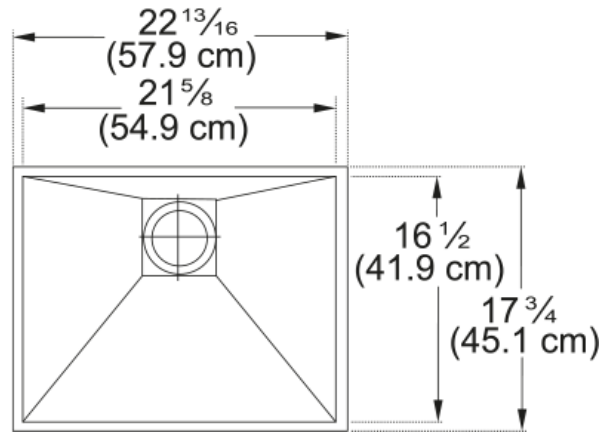

## Peak Undermount Sink - PKX11021 | 122.0074.956

23-in. x 18-in. 16 Gauge Stainless Steel Undermount Single Bowl Kitchen Sink. Clean lines and a modern silhouette merge with easy-to-maintain 16 gauge stainless steel to deliver a look that remains smart and stylish through years of daily use. The integral ledge system enhances your workspace by allowing you to work directly over the sink. The bottom sink grid raises to sit on the integrated ledge, creating a higher-level workspace to expand your prep, clean, and rinse area. The removable square drain cover conceals the drain for a seamless bowl surface while providing a flat bottom surface to allow for a more usable workspace. Square drain cover included.

### Product Dimensions

Length (right to left)	22.835
Width (front to back)	17.717
Large bowl size: right to left	21.654
Large bowl size: front to back	16.535
Large bowl: depth	9.843

### Installation

Minimum cabinet size	27"
----------------------	-----