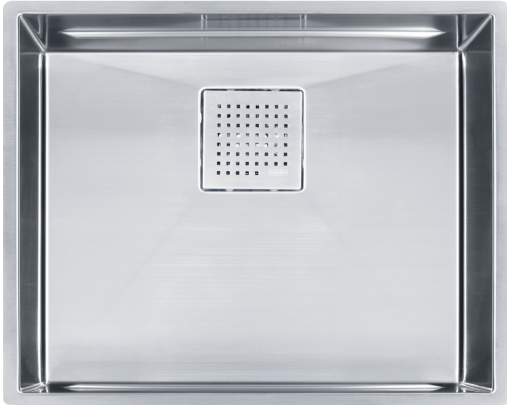

## Peak Undermount Sink - PKX11021 | 122.0074.956

23-in. x 18-in. 16 Gauge Stainless Steel Undermount Single Bowl Kitchen Sink. Clean lines and a modern silhouette merge with easy-to-maintain 16 gauge stainless steel to deliver a look that remains smart and stylish through years of daily use. The integral ledge system enhances your workspace by allowing you to work directly over the sink. The bottom sink grid raises to sit on the integrated ledge, creating a higher-level workspace to expand your prep, clean, and rinse area. The removable square drain cover conceals the drain for a seamless bowl surface while providing a flat bottom surface to allow for a more usable workspace. Square drain cover included.

### Aspect

Sink type	Sink
Type of material	Stainless steel
Number of bowls	1
Color	Steel
Surface finish	Diamond

### Product Dimensions

Length (right to left)	22.835
Width (front to back)	17.717
Large bowl size: right to left	21.654
Large bowl size: front to back	16.535
Large bowl: depth	9.843