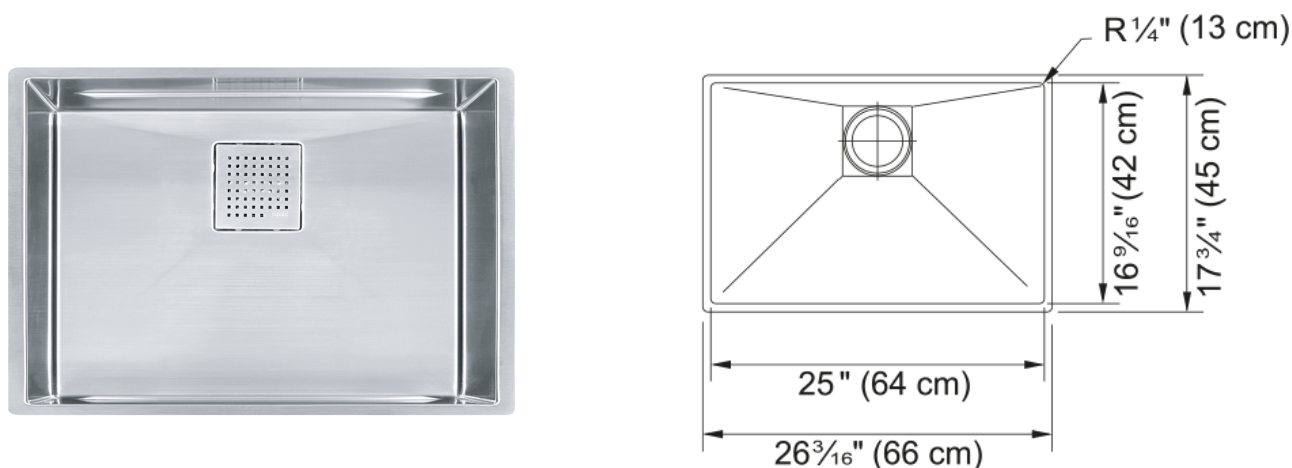

Peak Undermount Sink - PKX11025 | 122.0192.590

26.19-in. x 17.75-in. 16 Gauge Stainless Steel Single Bowl Kitchen Sink. Elegantly simple and exceedingly functional, the Peak Collection exudes luxury. Clean lines and modern silhouette merges with easy-to-maintain 16 gauge stainless steel, to deliver a look that remains smart and stylish through years of daily use. The square drain cover has a contemporary edge and versatility that compliments the overall design by obscuring the strainer. Accessories such as shelf grids, colanders and cutting boards work perfectly with the Peak to expand functionality.

Aspect

Sink type	Sink
Type of material	Stainless steel
Number of bowls	1
Color	Steel
Surface finish	Diamond

Product Dimensions

Length (right to left)	26.181
Width (front to back)	17.717
Large bowl size: right to left	25
Large bowl size: front to back	16.535
Large bowl: depth	10

Installation

Minimum cabinet size	30"
----------------------	-----

Product specifications

Installation type	Undermount
Drain hole	3 1/2"
Position of drainer	No drainer

Product identification

Product brand	FRANKE
Product family	Mythos
Collection	Peak
Certified by	IAPMO