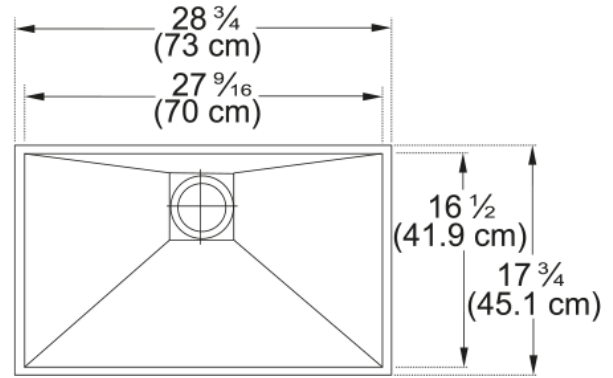

## Peak Undermount Sink - PKX11028-WKC | 122.0672.202

28.75-in. x 17.75-in. 16 Gauge Stainless Steel Single Bowl Kitchen Sink. The Peak Workcenter sink is a complete kitchen solution featuring sink accessories exactly where you need them, built for the way professionals work. This workcenter includes all the prepping basics you need, including a cutting board, colander, and bottom grid that raises to create a higher-level workspace. With its clean lines and a modern silhouette, the Peak Workcenter sink brings unparalleled style and utility to any kitchen.

### Product Dimensions

Length (right to left)	28.74
Width (front to back)	17.717
Large bowl size: right to left	27.559
Large bowl size: front to back	16.535
Large bowl: depth	9.843

### Installation

Minimum cabinet size	33"
----------------------	-----