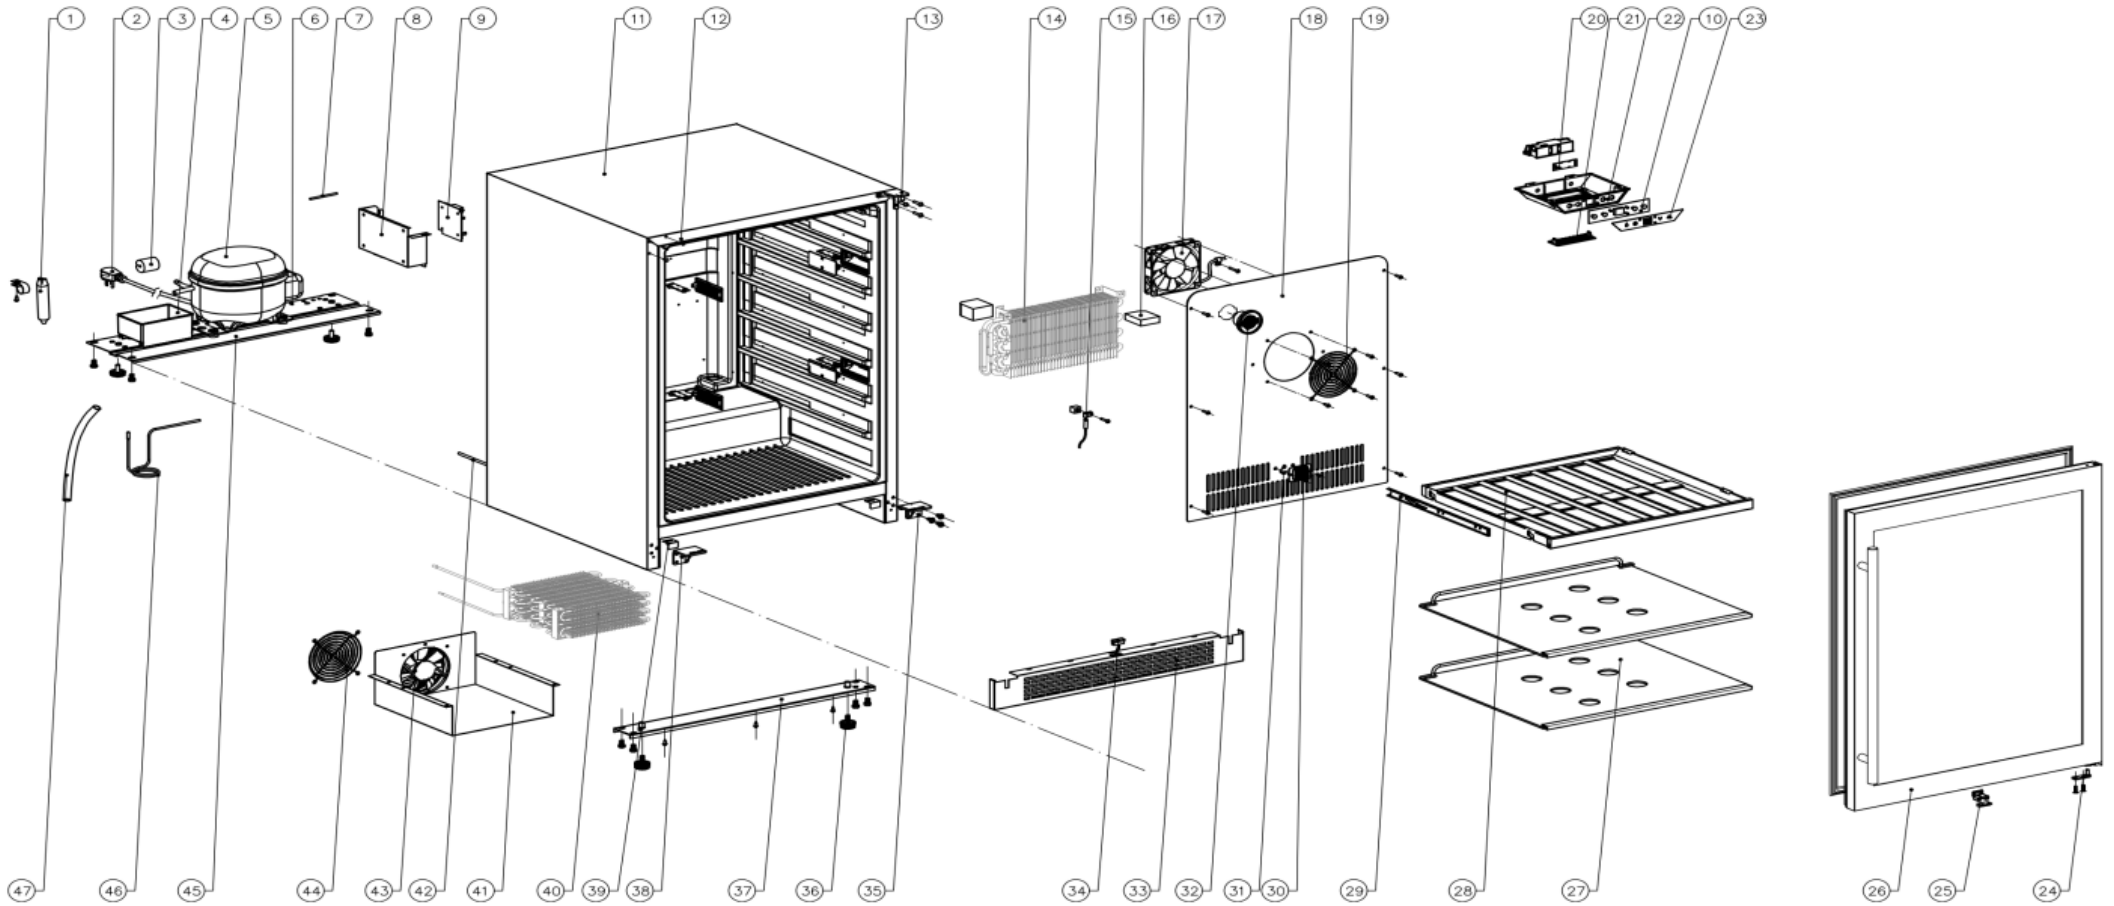

PRB24C01BBSG

Presrv™ Black Stainless Single Zone Beverage Cooler

ZEPHYR

PRB24C01BBSG

Ref #	Part #	Description	Qty.
1	56300003	Dryer Filter	1
2	11030118	Power Cord	1
3	56220035	Anti Vibration Gasket	1
4	56130035	Drip Tray	1
5	12160006	Compressor	1
5-1	11050026	Compressor Starter	1
5-2	11050027	Compressor Relay	1
5-3	12050046	Compressor Capacitor	1
6	11030119	Compressor Ground Wire	1
7	50330010	Sealing Tube	1
8	56200105	Main PCB Box	1
9	11010117	Main Power Control Board	1
10	11010110	Display Control Board	1
12	56210074	Decorative Hole Cover	3
13	54180028	Upper Right Hinge	1
14	54240001	Evaporator	1
15	11050007	Sensor	1
16	56180015	Evaporator Foam	1
17	12130043	Fan	1
18	54170017	Air Duct Board	1
19	54210017	Fan Cover	1
20	12010011	Tri Color LED Light	5
21	52150014	LED Light Cover	5
22	56200109	Electrical Box	1
23	52050021	Display Panel	1
24	54190063	Door Axis Plate	1
25	54220012	Door Magnet	1
26	50230022	Door	1

26-1	56220046	Door Gasket	1
26-2	50280007	Handle	1
27	50150028	Glass Shelf	2
28	50150029	Sliding Wooden Shelf	1
29	50320040	Shelf Slider Set	1
30	54210014	Sensor Cover	1
31	11050008	Sensor	1
32	Z0F-C004	Carbon Filter	1
33	50260011	Kick Plate	1
34	11040032	Magnetic Switch	1
35	54180029	Lower Right Hinge	1
36	50350008	Leveling Leg	4
37	54140284	Cabinet Support Bracket	1
38	54180030	Lower Left Hinge	1
39	54140289	Cabinet Bracket	2
40	54270001	Condensor	1
41	54210015	Condensor Cover	1
42	50330011	Capillary Tube	1
43	12130043	Fan	1
44	54210016	Fan Cover	1
45	54190058	Compressor Support Plate	1
46	50330020	Connecting Pipe	1
47	50330026	Exhaust Water Pipe	1
48	54180031	Upper Left Hinge	1
49	54140315	Door Stopper	1