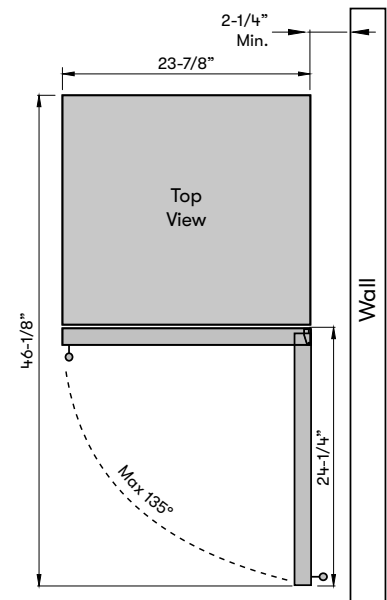

MODEL

Single Zone Wine Cooler PRW24C01BG

Size

24"

Dimensions

23-7/8"W x 33-7/8"H x 23-5/8"D

Weight

123lbs.

Installation Type

Compact / Built-in / Freestanding

Refrigerant Type

R600a

FEATURES

Capacity

53 bottles (750 ml)

Volume

5.6 cu/ft

Temperature Range

40° - 65° F

Sound Level

39 dBA

Door Finish

304-grade Stainless + Glass

Cabinet Finish

Black

Interior Finish

Black

Field-Reversible Door

Yes

Zero-Clearance Door Hinge

Yes

Door Glass

Dual-pane, Low-e Argon-filled

Shelving

6 full-extension, black wood racks w/ stainless trim

Controls

Electronic Capacitive Touch

Lighting

3-Color LED

Cloud White, Deep Blue, Amber

Door Open Alarm

Yes, after 3 minutes

Sabbath Mode

Yes

Air Filtration

Yes, w/ carbon filter

PreciseTemp™

Yes

Active Cooling Technology

Yes

Vibration Dampening System

Yes

AC POWER

115V, 60Hz at Max. 1.0A

OPTIONAL ACCESSORIES

Contemporary Handle Kit

PRHAN-C102 (Brushed Gold)

Contemporary Handle Kit

PRHAN-C104 (Matte Black)

Pro Handle Kit

PRHAN-C001 (Stainless Steel)

WARRANTY

2 years parts, 2 years labor

5 years compressor

Transforming the Kitchen through Design, Discovery, and Care

Specifications subject to change, check zephyronline.com for up-to-date information.
Zephyr | 2277 Harbor Bay Parkway, Alameda, CA 94502 | 888.880.8368

FEB23.0101