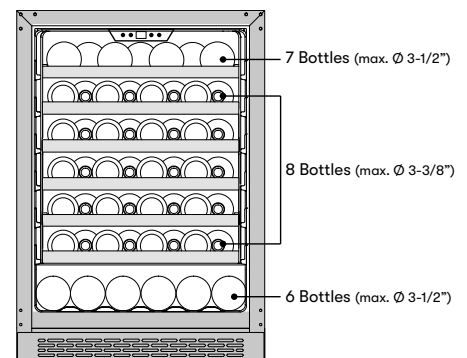

MODEL

Single Zone Wine Cooler PRW24C01BG

Size

24"

Dimensions

23-7/8"W x 33-7/8"H x 23-5/8"D

Weight

123lbs.

Installation Type

Compact / Built-in / Freestanding

Refrigerant Type

R600a

FEATURES

Capacity

53 bottles (750 ml)

Volume

5.6 cu/ft

Temperature Range

40° - 65° F

Sound Level

39 dBA

Door Finish

304-grade Stainless + Glass

Cabinet Finish

Black

Interior Finish

Black

Field-Reversible Door

Yes

Zero-Clearance Door Hinge

Yes

Door Glass

Dual-pane, Low-e Argon-filled

Shelving

6 full-extension, black wood racks w/ stainless trim

Controls

Electronic Capacitive Touch

Lighting

3-Color LED

Cloud White, Deep Blue, Amber

Door Open Alarm

Yes, after 3 minutes

Sabbath Mode

Yes

Air Filtration

Yes, w/ carbon filter

PreciseTemp™

Yes

Active Cooling Technology

Yes

Vibration Dampening System

Yes

AC POWER

115V, 60Hz at Max. 1.0A

OPTIONAL ACCESSORIES

Contemporary Handle Kit

PRHAN-C102 (Brushed Gold)

Contemporary Handle Kit

PRHAN-C104 (Matte Black)

Pro Handle Kit

PRHAN-C001 (Stainless Steel)

WARRANTY

2 years parts, 2 years labor

5 years compressor

Transforming the Kitchen through Design, Discovery, and Care

Specifications subject to change, check zephyronline.com for up-to-date information.
Zephyr | 2277 Harbor Bay Parkway, Alameda, CA 94502 | 888.880.8368

FEB23.0101