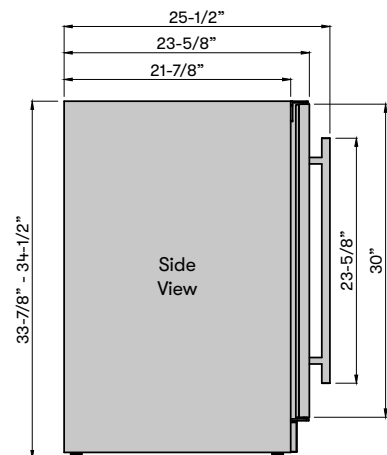

MODEL

Single Zone Wine Cooler PRW24C01BG

Size

24"

Dimensions

23-7/8"W x 33-7/8"H x 23-5/8"D

Weight

123lbs.

Installation Type

Compact / Built-in / Freestanding

Refrigerant Type

R600a

FEATURES

Capacity

53 bottles (750 ml)

Volume

5.6 cu/ft

Temperature Range

40° - 65° F

Sound Level

39 dBA

Door Finish

304-grade Stainless + Glass

Cabinet Finish

Black

Interior Finish

Black

Field-Reversible Door

Yes

Zero-Clearance Door Hinge

Yes

Door Glass

Dual-pane, Low-e Argon-filled

Shelving

6 full-extension, black wood racks w/ stainless trim

Controls

Electronic Capacitive Touch

Lighting

3-Color LED

Cloud White, Deep Blue, Amber

Door Open Alarm

Yes, after 3 minutes

Sabbath Mode

Yes

Air Filtration

Yes, w/ carbon filter

PreciseTemp™

Yes

Active Cooling Technology

Yes

Vibration Dampening System

Yes

AC POWER

115V, 60Hz at Max. 1.0A

OPTIONAL ACCESSORIES

Contemporary Handle Kit

PRHAN-C102 (Brushed Gold)

Contemporary Handle Kit

PRHAN-C104 (Matte Black)

Pro Handle Kit

PRHAN-C001 (Stainless Steel)

WARRANTY

2 years parts, 2 years labor

5 years compressor

Transforming the Kitchen through Design, Discovery, and Care

Specifications subject to change, check zephyronline.com for up-to-date information.
Zephyr | 2277 Harbor Bay Parkway, Alameda, CA 94502 | 888.880.8368

FEB23.0101