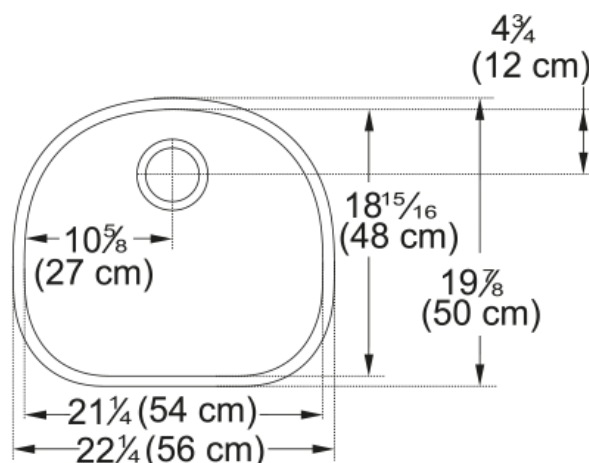

Prestige Undermount Sink - PRX11021 | 122.0170.020

22.25-in. x 19.88-in. 18 Gauge Stainless Steel Single Bowl Kitchen Sink. The Prestige series takes traditional design elements and gives them a modern twist. You'll be amazed by the volume that the deep-bowl Prestige sink can handle. The integrated ledge creates a higher level workspace without sacrificing the benefits of a deep bowl. A final Silk finish after production creates a sleek glistening surface, resulting in a beautiful finish that is hygienic and easy to clean.

Aspect

Sink type	Sink
Type of material	Stainless steel
Number of bowls	1
Color	Steel
Surface finish	Silk

Product Dimensions

Length (right to left)	22.205
Width (front to back)	19.843
Large bowl size: right to left	21.26
Large bowl size: front to back	18.898
Large bowl: depth	9.055

Installation

Minimum cabinet size	27"
----------------------	-----

Product specifications

Installation type	Undermount
Drain hole	3 1/2"
Position of drainer	No drainer

Product identification

Product brand	FRANKE
Collection	Prestige
Certified by	IAPMO