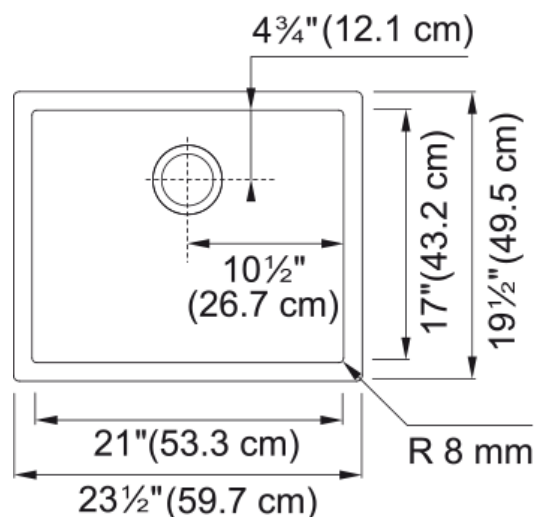

Professional 2.0 Sink - PS2X110-21 | 122.0530.923

23.5-in. x 19.5-in. 16 Gauge Stainless Steel Single Bowl Kitchen Sink. The Professional sink collection boasts refined touches for the home chef. Deeper bowls are undermounted to integrate beautifully into the surrounding worktop. We didn't sacrifice aesthetics for durability, made of 16-gauge commercial-grade stainless steel and a beautiful finish that takes minimal care to maintain a clean, attractive look. Available in a variety of size and configuration options, Professional is sure to work into your kitchen area and bring everything a cook requires.

Aspect

Sink type	Sink
Type of material	Stainless steel
Number of bowls	1
Color	Steel
Surface finish	Pearl

Product Dimensions

Length (right to left)	23.504
Width (front to back)	19.488
Large bowl size: right to left	21
Large bowl size: front to back	17
Large bowl: depth	10

Installation

Minimum cabinet size	27"
----------------------	-----

Product specifications

Installation type	Undermount
Drain hole	3 1/2"
Position of drainer	No drainer

Product identification

Product brand	FRANKE
Product family	None
Collection	Professional Series
Certified by	IAPMO