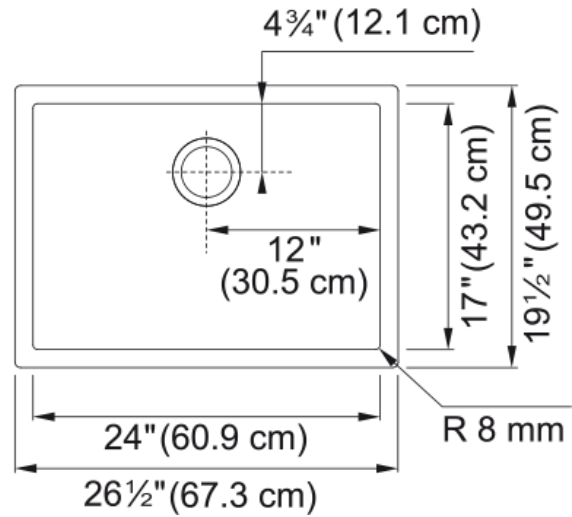

Professional 2.0 Sink - PS2X110-24 | 122.0530.924

26.5-in. x 19.5-in. 16 Gauge Stainless Steel Single Bowl Kitchen Sink. The Professional sink collection boasts refined touches for the home chef. Deeper bowls are undermounted to integrate beautifully into the surrounding worktop. We didn't sacrifice aesthetics for durability, made of 16-gauge commercial-grade stainless steel and a beautiful finish that takes minimal care to maintain a clean, attractive look. Available in a variety of size and configuration options, Professional is sure to work into your kitchen area and bring everything a cook requires.

Aspect

Sink type	Sink
Type of material	Stainless steel
Number of bowls	1
Color	Steel
Surface finish	Pearl

Product Dimensions

Length (right to left)	26.575
Width (front to back)	19.488
Large bowl size: right to left	24
Large bowl size: front to back	17
Large bowl: depth	10

Installation

Minimum cabinet size	30"
----------------------	-----

Product specifications

Installation type	Undermount
Drain hole	3 1/2"
Position of drainer	No drainer

Product identification

Product brand	FRANKE
Product family	None
Collection	Professional Series
Certified by	IAPMO