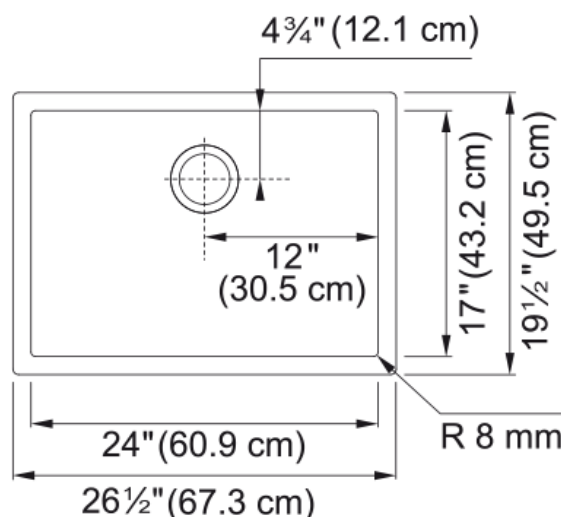

Professional 2.0 Sink - PS2X110-24-12 | 122.0530.925

26.5-in. x 19.5-in. Undermount 16 Gauge Stainless Steel Single Bowl Kitchen Sink. The Professional sink collection boasts refined touches for the home chef. Deeper bowls are undermounted to integrate beautifully into the surrounding worktop. We didn't sacrifice aesthetics for durability, made of 16-gauge commercial-grade stainless steel and a beautiful finish that takes minimal care to maintain a clean, attractive look. Available in a variety of size and configuration options, Professional is sure to work into your kitchen area and bring everything a cook requires.

Aspect

Sink type	Sink
Type of material	Stainless steel
Number of bowls	1
Product color	Steel
Surface finish	Pearl

Product Dimensions

Length (right to left)	26.575
Width (front to back)	19.488
Large bowl size: right to left	24
Large bowl size: front to back	17
Large bowl: depth	10

Installation

Minimum cabinet size	30"
----------------------	-----

Product specifications

Installation type	Undermount
Drain hole	3 1/2"
Position of drainer	No drainer

Product identification

Product brand	FRANKE
Product family	None
Collection	Professional Series
Certified by	IAPMO