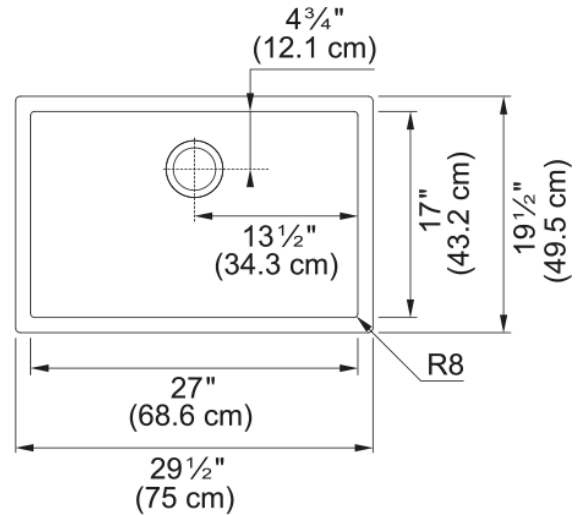

## Professional 2.0 Sink - PS2X110-27 | 122.0530.926

29.5-in. x 19.5-in. 16 Gauge Stainless Steel Single Bowl Kitchen Sink. The Professional sink collection boasts refined touches for the home chef. Deeper bowls are undermounted to integrate beautifully into the surrounding worktop. We didn't sacrifice aesthetics for durability, made of 16-gauge commercial-grade stainless steel and a beautiful finish that takes minimal care to maintain a clean, attractive look. Available in a variety of size and configuration options, Professional is sure to work into your kitchen area and bring everything a cook requires.

### Product Dimensions

Length (right to left)	29.5
Width (front to back)	19.488
Large bowl size: right to left	27
Large bowl size: front to back	17
Large bowl: depth	10

### Installation

Minimum cabinet size	33"
----------------------	-----

### Product specifications

Installation type	Undermount
Drain hole	3 1/2"
Position of drainer	No drainer