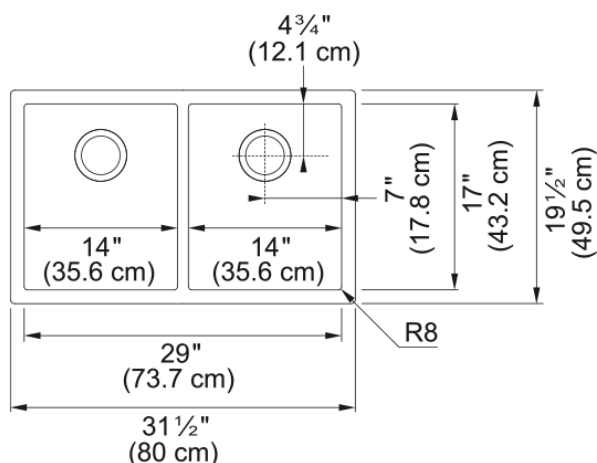

Professional 2.0 Sink - PS2X120-14-14 | 122.0530.932

31.5-in. x 19.5-in. 16 Gauge Stainless Steel Double Bowl Kitchen Sink. The Professional sink collection boasts refined touches for the home chef. Deeper bowls are undermounted to integrate beautifully into the surrounding worktop. We didn't sacrifice aesthetics for durability, made of 16-gauge commercial-grade stainless steel and a beautiful finish that takes minimal care to maintain a clean, attractive look. Available in a variety of size and configuration options, Professional is sure to work into your kitchen area and bring everything a cook requires.

Aspect

Sink type	Sink
Type of material	Stainless steel
Number of bowls	2
Color	Steel
Surface finish	Pearl

Product Dimensions

Length (right to left)	31.496
Width (front to back)	19.488
Large bowl size: right to left	14
Large bowl size: front to back	17
Large bowl: depth	10
Small bowl size: right to left	14
Small bowl size: front to back	17
Small bowl: depth	10

Installation

Minimum cabinet size	36"
----------------------	-----

Product specifications

Installation type	Undermount
Drain hole	3 1/2"
Position of drainer	No drainer

Product identification

Product brand	FRANKE
Product family	None
Collection	Professional Series
Certified by	IAPMO