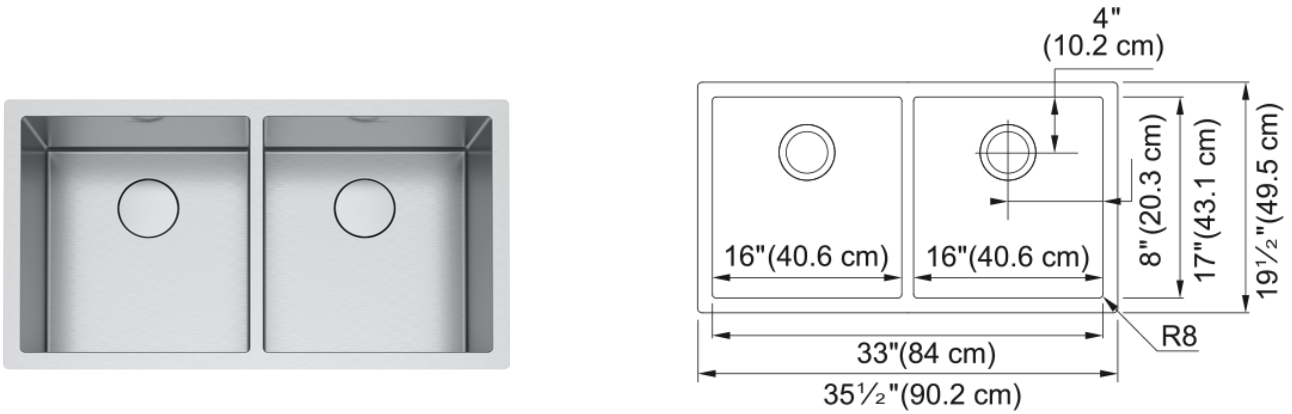

## Professional 2.0 Sink - PS2X120-16-16 | 122.0530.933

35.5-in. x 19.5-in. 16 Gauge Stainless Steel Double Bowl Kitchen Sink. The Professional sink collection boasts refined touches for the home chef. Deeper bowls are undermounted to integrate beautifully into the surrounding worktop. We didn't sacrifice aesthetics for durability, made of 16-gauge commercial-grade stainless steel and a beautiful finish that takes minimal care to maintain a clean, attractive look. Available in a variety of size and configuration options, Professional is sure to work into your kitchen area and bring everything a cook requires.

### Aspect

Sink type	Sink
Type of material	Stainless steel
Number of bowls	2
Color	Steel
Surface finish	Pearl

### Product Dimensions

Length (right to left)	35.551
Width (front to back)	19.488
Large bowl size: right to left	16
Large bowl size: front to back	17
Large bowl: depth	10
Small bowl size: right to left	16
Small bowl size: front to back	17
Small bowl: depth	10