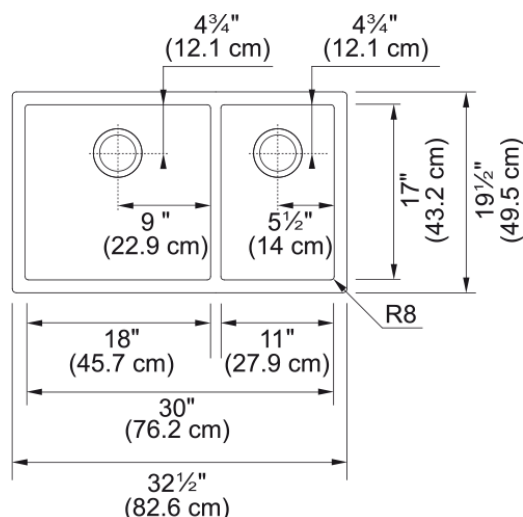

Professional 2.0 Sink - PS2X160-18-11 | 122.0530.942

32.5-in. x 19.5-in. 16 Gauge Stainless Steel Double Bowl Kitchen Sink. The Professional sink collection boasts refined touches for the home chef. Deeper bowls are undermounted to integrate beautifully into the surrounding worktop. We didn't sacrifice aesthetics for durability, made of 16-gauge commercial-grade stainless steel and a beautiful finish that takes minimal care to maintain a clean, attractive look. Available in a variety of size and configuration options, Professional is sure to work into your kitchen area and bring everything a cook requires.

Aspect

Sink type	Sink
Type of material	Stainless steel
Number of bowls	2
Color	Steel
Surface finish	Pearl

Product Dimensions

Length (right to left)	32.48
Width (front to back)	19.488
Large bowl size: right to left	18
Large bowl size: front to back	17
Large bowl: depth	10
Small bowl size: right to left	11
Small bowl size: front to back	17
Small bowl: depth	9

Installation

Minimum cabinet size	36"
----------------------	-----

Product specifications

Installation type	Undermount
Drain hole	3 1/2"
Position of drainer	No drainer

Product identification

Product brand	FRANKE
Product family	None
Collection	Professional Series
Certified by	IAPMO