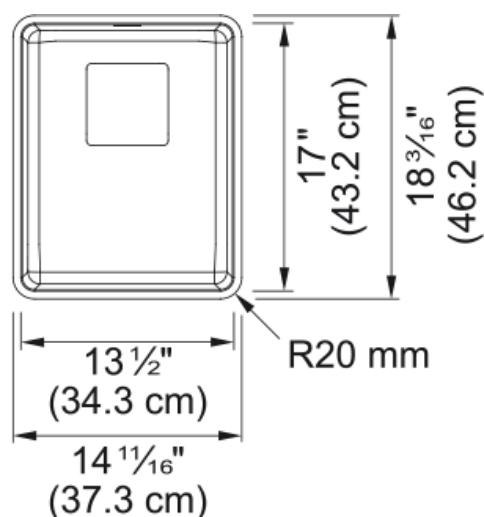

Pescara Undermount Sink - PTX110-14 | 122.0491.561

15-in. x 18-in. Undermount 18 Gauge Stainless Steel Single Bowl Kitchen Sink. Pescara sinks are equipped with a level of functionality and performance that maximizes usability for the home chef or kitchen connoisseur. Crafted from 18-gauge stainless steel with smooth corners, this sink is low maintenance and easier to clean. The removable drain cover conceals the drain for a seamless bowl surface while providing a flat bottom that helps prevent glassware from tipping over. Made of 18 gauge T304 stainless steel, highly resilient to corrosion and stains, and extremely durable to handle the everyday tasks in the busiest of kitchens. The 20mm radius corners make it easy to clean every part of the sink.

Aspect

Sink type	Sink
Type of material	Stainless steel
Number of bowls	1
Product color	Steel
Surface finish	Pearl

Product Dimensions

Length (right to left)	14.685
Width (front to back)	18.181
Large bowl size: right to left	13.504
Large bowl size: front to back	16.969
Large bowl: depth	7.874

Installation

Minimum cabinet size	18"
----------------------	-----

Product specifications

Installation type	Undermount
Drain hole	3 1/2"
Position of drainer	No drainer
Active Twist Compatibility	No

Product identification