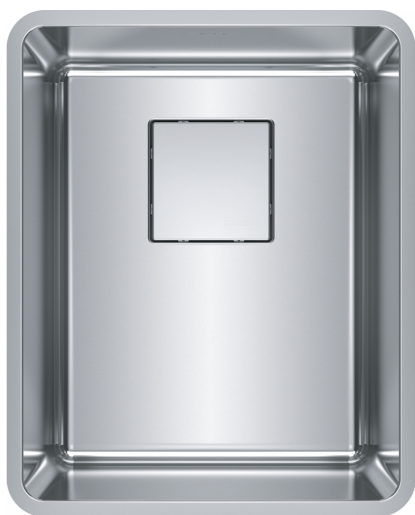

Pescara Undermount Sink - PTX110-14 | 122.0491.561

15-in. x 18-in. Undermount 18 Gauge Stainless Steel Single Bowl Kitchen Sink. Pescara sinks are equipped with a level of functionality and performance that maximizes usability for the home chef or kitchen connoisseur. Crafted from 18-gauge stainless steel with smooth corners, this sink is low maintenance and easier to clean. The removable drain cover conceals the drain for a seamless bowl surface while providing a flat bottom that helps prevent glassware from tipping over. Made of 18 gauge T304 stainless steel, highly resilient to corrosion and stains, and extremely durable to handle the everyday tasks in the busiest of kitchens. The 20mm radius corners make it easy to clean every part of the sink.

Aspect

Sink type	Sink
Type of material	Stainless steel
Number of bowls	1
Product color	Steel
Surface finish	Pearl

Product Dimensions

Length (right to left)	14.685
Width (front to back)	18.181
Large bowl size: right to left	13.504
Large bowl size: front to back	16.969
Large bowl: depth	7.874