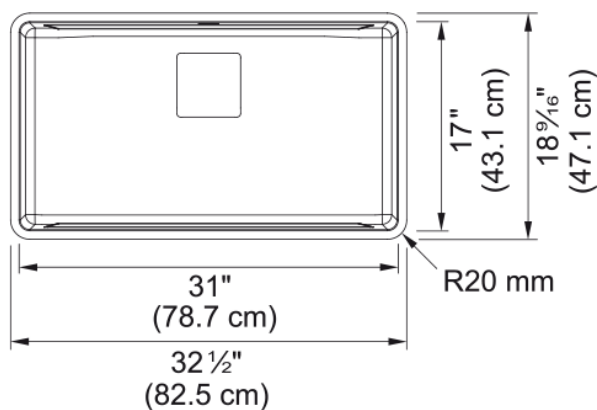

Pescara Undermount Sink - PTX110-31 | 122.0491.567

32.5-in. x 18.56-in. 18 Gauge Stainless Steel Single Bowl Kitchen Sink. Pescara delivers timeless appeal by evoking clean lines, generous dimensions, and a seamless drain cover to create a refined oasis and luxurious atmosphere, for the ultimate livable kitchen. Crafted from 18-gauge stainless steel with smooth corners, this sink is low maintenance and easier to clean. Pescara sinks are equipped with a level of functionality and performance that maximizes usability for the home chef or kitchen connoisseur. Available in a variety of sizes from bar to prep to full sized kitchen sinks, there is a Pescara sink for every cooking level and style.

Aspect

Sink type	Sink
Type of material	Stainless steel
Number of bowls	1
Color	Steel
Surface finish	Silk

Product Dimensions

Length (right to left)	32.575
Width (front to back)	18.181
Large bowl size: right to left	30.984
Large bowl size: front to back	16.969
Large bowl: depth	9.488

Installation

Minimum cabinet size	36"
----------------------	-----

Product specifications

Installation type	Undermount
Drain hole	3 1/2"
Position of drainer	No drainer

Product identification

Product brand	FRANKE
Collection	Pescara
Certified by	IAPMO