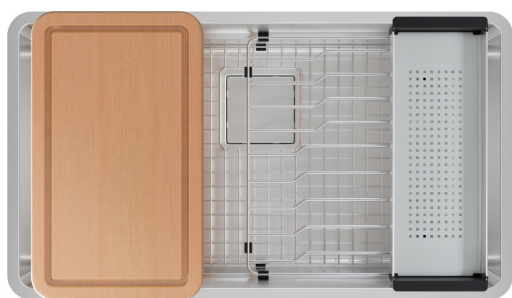

## Pescara Undermount Sink - PTX110-31-WKC | 122.0672.209

32.5-in. x 18.56-in. 18 Gauge Stainless Steel Single Bowl Kitchen Sink. The Pescara Workcenter sink is a fully equipped built-in kitchen workstation. The space-saving integrated kitchen tools offer plenty of room for prepping over your sink, freeing up counter space for other cooking activities. Crafted from 18-gauge stainless steel with smooth corners, this workcenter sink is low maintenance and easy to clean.

### Aspect

Sink type	Sink
Type of material	Stainless steel
Number of bowls	1
Color	Steel
Surface finish	Silk

### Product Dimensions

Length (right to left)	32.575
Width (front to back)	18.181
Large bowl size: right to left	30.984
Large bowl size: front to back	16.969
Large bowl: depth	9.488