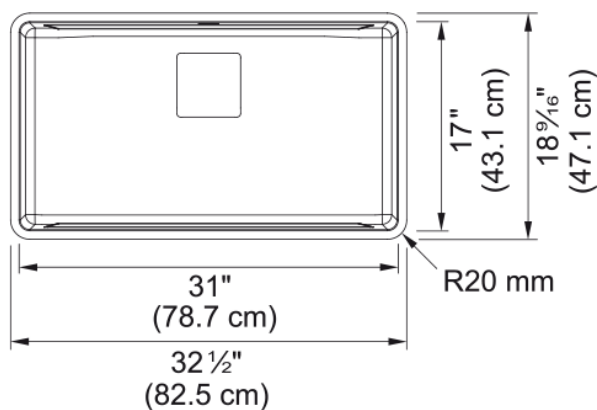

## Pescara Undermount Sink - PTX110-31-WKC | 122.0672.209

32.5-in. x 18.56-in. 18 Gauge Stainless Steel Single Bowl Kitchen Sink. The Pescara Workcenter sink is a fully equipped built-in kitchen workstation. The space-saving integrated kitchen tools offer plenty of room for prepping over your sink, freeing up counter space for other cooking activities. Crafted from 18-gauge stainless steel with smooth corners, this workcenter sink is low maintenance and easy to clean.

### Product Dimensions

Length (right to left)	32.575
Width (front to back)	18.181
Large bowl size: right to left	30.984
Large bowl size: front to back	16.969
Large bowl: depth	9.488

### Installation

Minimum cabinet size	36"
----------------------	-----

### Product specifications

Installation type	Undermount
Drain hole	3 1/2"
Position of drainer	No drainer