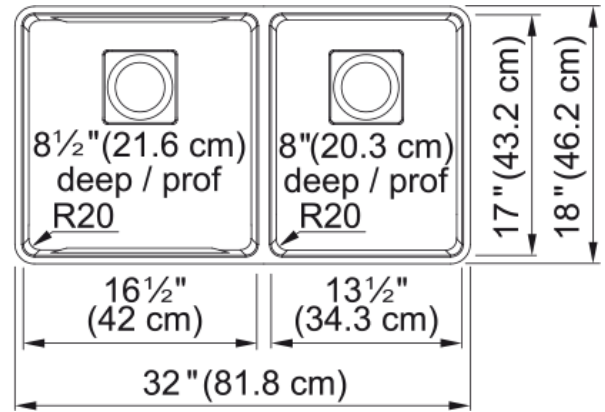

## Pescara Undermount Sink - PTX160-31 | 122.0638.279

32.0-in. x 18.0-in. 18 Gauge Stainless Steel Double Bowl Kitchen Sink. Pescara delivers timeless appeal by evoking clean lines, generous dimensions, and a seamless drain cover to create a refined oasis and luxurious atmosphere, for the ultimate livable kitchen. Crafted from 18-gauge stainless steel with smooth corners, this sink is low maintenance and easier to clean. Pescara sinks are equipped with a level of functionality and performance that maximizes usability for the home chef or kitchen connoisseur. Available in a variety of sizes from bar to prep to full sized kitchen sinks, there is a Pescara sink for every cooking level and style.

### Product Dimensions

Length (right to left)	32.205
Width (front to back)	18.181
Large bowl size: right to left	16.535
Large bowl size: front to back	17
Large bowl: depth	8.504
Small bowl size: right to left	13.504
Small bowl size: front to back	17
Small bowl: depth	7.992

### Installation

Minimum cabinet size	36"
----------------------	-----