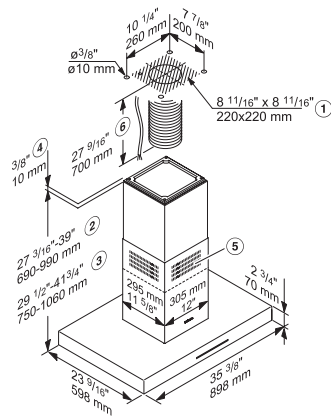

PUR 98 D

Island décor hood

with energy-efficient LED lighting and backlit controls for easy use.

PUR 98 D (Installation drawing) – USA/CDN

1) Installation area/site, 2) Vented, 3) Recirculation, 4) Installation alternatively with spacer frame, 5) Ventilation grille positioned at the top for recirculation, 6) A supply lead, and for vented mode flexible vent ducting, must be pre-fitted for the connection in the ceiling to the connection of the cooker hood.