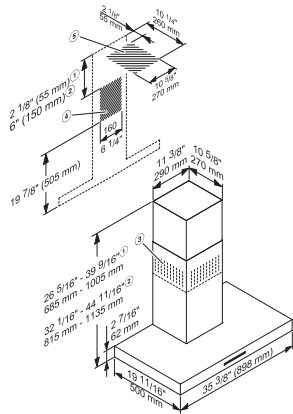

PUR 98 W

Wall ventilation hood

with EasySwitch light-touch switches for convenient operation and LED lighting

PUR 98 W (Installation drawing) – USA/CDN

1) Extraction, 2) Recirculation, 3) Ventilation grille at top for recirculation, 4+5) Installation cut-out (5 not required for recirculation)