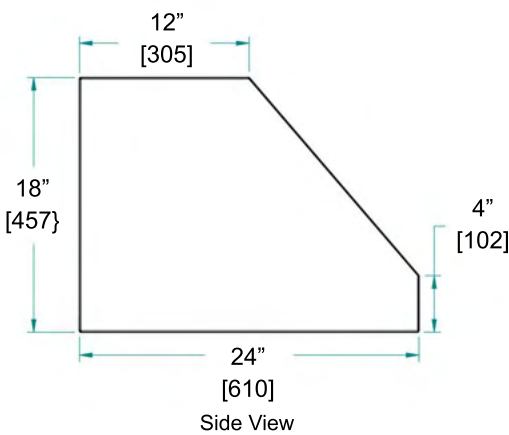

Specifications subject to change without notice.

Front View

30"	29 7/8" [759]
36"	35 7/8" [911]
42"	41 7/8" [1064]
48"	47 7/8" [1216]
54"	53 7/8" [1368]
60"	59 7/8" [1521]
66"	65 7/8" [1673]

BLOWER OUTLET INFORMATION		
	IN-HOOD (IN06 ONLY)	ALL OTHER BLOWERS
A (All Models)	11 9/16" [294]	11 1/8" [283]
B (PL030ML)	14 15/16" [379]	14 15/16" [379]
B (PL036ML)	17 15/16" [456]	17 15/16" [456]
B (PL042ML)	20 15/16" [532]	20 15/16" [532]
B (PL048ML)	23 15/16" [608]	23 15/16" [608]
B (PL054ML)	26 15/16" [684]	26 15/16" [684]
B (PL060ML)	29 15/16" [760]	29 15/16" [760]
B (PL066ML)	32 15/16" [837]	32 15/16" [837]
C (All Models)	5 9/16" [149]	6 1/6" [154]
D (All Models)	5 7/8" [149]	9 7/8" [251]
Size to Fit	Ø 6" Duct	Ø 10" Duct

- Dimensions shown in [] are in millimeters
- All inch dimensions have been round to 1/16"
- All millimeter dimensions have been round to 1mm
- "All Other Blowers" - IN12 and Remote Blowers IL08, IL12, RE10 & RE14