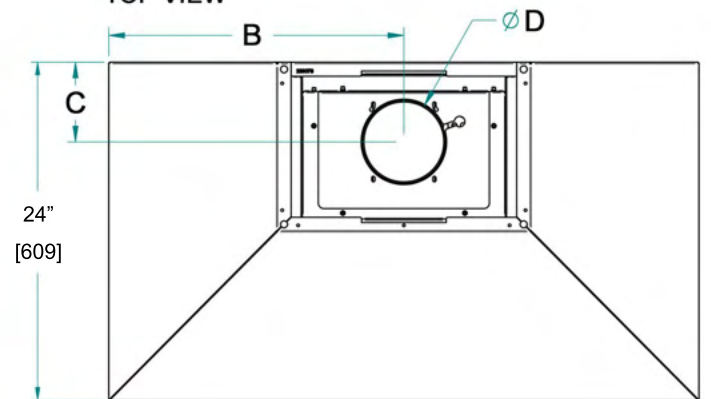

TOP VIEW

Top Discharge Configuration (600 CFM)