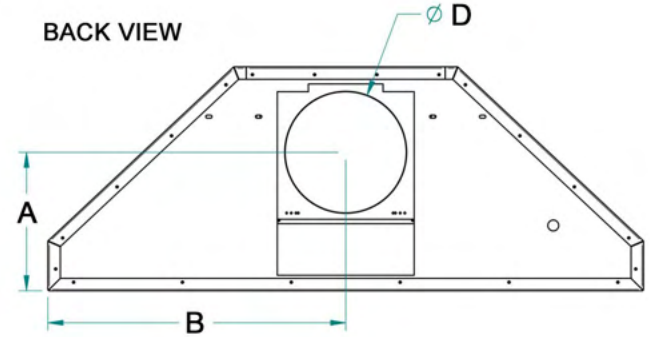

Rear discharge configuration (600 CFM)

BACK VIEW

Rear discharge configuration (1200 CFM)