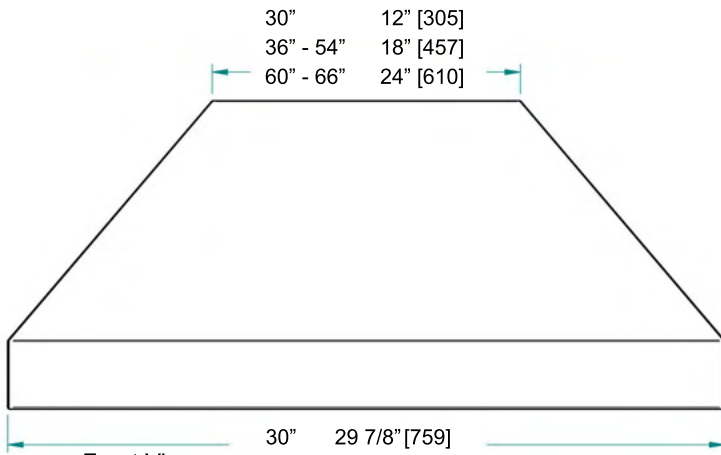

Specifications subject to change without notice.

Front View

30"	29 7/8" [759]
36"	35 7/8" [911]
42"	41 7/8" [1064]
48"	47 7/8" [1216]
54"	53 7/8" [1368]
60"	59 7/8" [1521]
66"	65 7/8" [1673]

BLOWER OUTLET INFORMATION		
	IN-HOOD (IN06 ONLY)	ALL OTHER BLOWERS
A (All Models)	11 9/16" [294]	11 1/8" [283]
B (PL030ML)	14 15/16" [379]	14 15/16" [379]
B (PL036ML)	17 15/16" [456]	17 15/16" [456]
B (PL042ML)	20 15/16" [532]	20 15/16" [532]
B (PL048ML)	23 15/16" [608]	23 15/16" [608]
B (PL054ML)	26 15/16" [684]	26 15/16" [684]
B (PL060ML)	29 15/16" [760]	29 15/16" [760]
B (PL066ML)	32 15/16" [837]	32 15/16" [837]
C (All Models)	5 9/16" [149]	6 1/6" [154]
D (All Models)	5 7/8" [149]	9 7/8" [251]
Size to Fit	Ø 6" Duct	Ø 10" Duct

- Dimensions shown in [] are in millimeters
- All inch dimensions have been round to 1/16"
- All millimeter dimensions have been round to 1mm
- "All Other Blowers" - IN12 and Remote Blowers IL08, IL12, RE10 & RE14