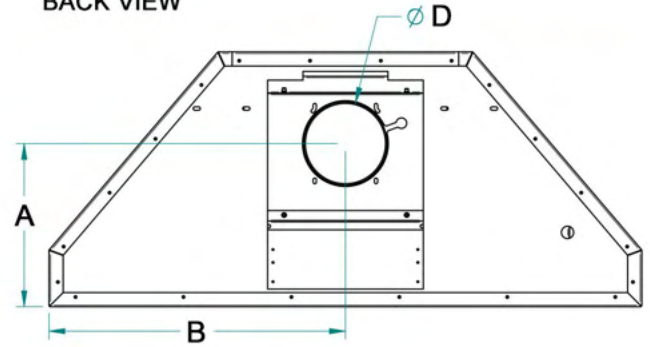

Front View

30"	29 7/8" [759]
36"	35 7/8" [911]
42"	41 7/8" [1064]
48"	47 7/8" [1216]
54"	53 7/8" [1368]
60"	59 7/8" [1521]
66"	65 7/8" [1673]

BLOWER OUTLET INFORMATION		
	IN-HOOD (IN06 ONLY)	ALL OTHER BLOWERS
A (All Models)	11 9/16" [294]	11 1/8" [283]
B (PL030ML)	14 15/16" [379]	14 15/16" [379]
B (PL036ML)	17 15/16" [456]	17 15/16" [456]
B (PL042ML)	20 15/16" [532]	20 15/16" [532]
B (PL048ML)	23 15/16" [608]	23 15/16" [608]
B (PL054ML)	26 15/16" [684]	26 15/16" [684]
B (PL060ML)	29 15/16" [760]	29 15/16" [760]
B (PL066ML)	32 15/16" [837]	32 15/16" [837]
C (All Models)	5 9/16" [149]	6 1/6" [154]
D (All Models)	5 7/8" [149]	9 7/8" [251]
Size to Fit	Ø 6" Duct	Ø 10" Duct

BACK VIEW

- Dimensions shown in [ ] are in millimeters
- All inch dimensions have been round to 1/16"
- All millimeter dimensions have been round to 1mm
- "All Other Blowers" - IN12 and Remote Blowers IL08, IL12, RE10 & RE14