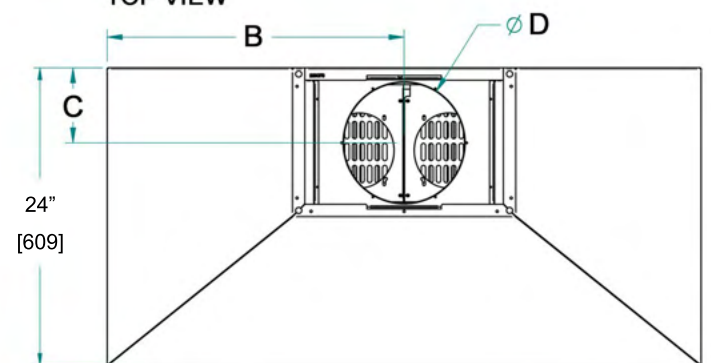

TOP VIEW

Top Discharge Configuration (1200 CFM)