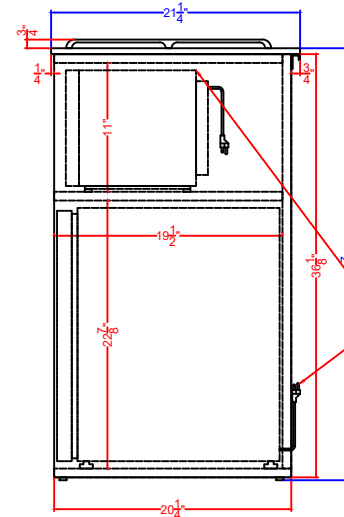

Top View

Front View w/o Appliances

Profile View w/o Appliances

Front View w/ Appliances

Profile View w/ Appliances

48" Minibar Cord
can plug into
Microwave

QCSMW10AK
Coffee Station

SUMMIT APPLIANCE DIVISION,
FELIX STORCH, INC. ISO 9001 CERTIFIED
TEL 718.893.3900 • FAX 844.478.8799
summitappliance.com
info@summitappliance.com