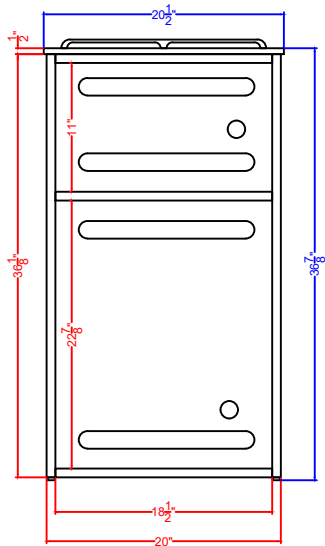

Top View

Front View w/o Appliances

Profile View w/o Appliances

Front View w/ Appliances

Profile View w/ Appliances

48" Minibar Cord
can plug into
Microwave

QCSMW10AK
Coffee Station

SUMMIT APPLIANCE DIVISION,
FELIX STORCH, INC. ISO 9001 CERTIFIED
TEL 718.893.3900 • FAX 844.478.8799
summitappliance.com
info@summitappliance.com