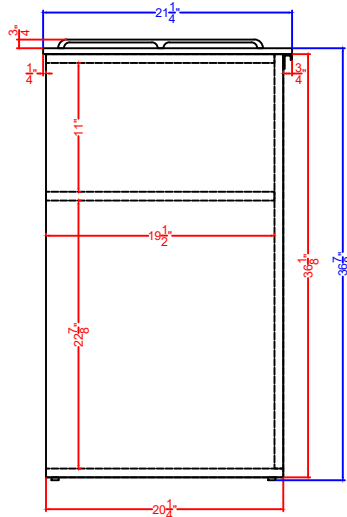

Top View

Front View w/o Appliances

Profile View w/o Appliances

Front View w/ Appliances

Profile View w/ Appliances

48" Minibar Cord
can plug into
Microwave

QCSMW10AK
Coffee Station

SUMMIT APPLIANCE DIVISION,
FELIX STORCH, INC. ISO 9001 CERTIFIED
TEL 718.893.3900 • FAX 844.478.8799
summitappliance.com
info@summitappliance.com