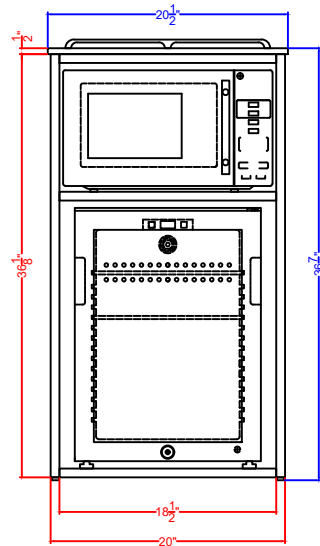

Top View

Front View w/o Appliances

Profile View w/o Appliances

Front View w/ Appliances

Profile View w/ Appliances

48" Minibar Cord
can plug into
Microwave

QCSMW10AK
Coffee Station

SUMMIT APPLIANCE DIVISION,
FELIX STORCH, INC. ISO 9001 CERTIFIED
TEL 718.893.3900 • FAX 844.478.8799
summitappliance.com
info@summitappliance.com