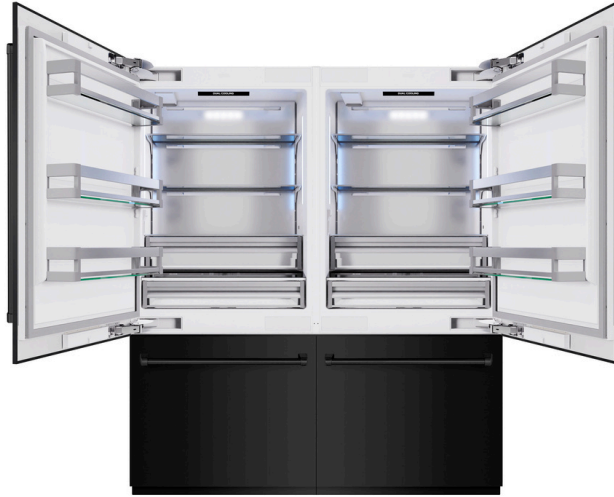

# ZLINE 72 in. 39.6 cu. ft. French Door Built-In Bottom Freezer Refrigerator with Water Dispensers and Ice Makers in Black Stainless Steel (RBIT-BS-72)

**ZLINE**  
ATTAINABLE LUXURY®

## INTRODUCTION

Luxury isn't meant to be left desired—it's meant to be attainable. The ZLINE 72 in. 39.6 cu. ft. French Door Built-In Bottom Freezer Refrigerator with Water Dispensers and Ice Makers in Black Stainless Steel (RBIT-BS-72) provides the ultimate upgrade to the center of your home by pairing premium dual cooling technology with enhanced storage capacity for multiple grocery items. Achieve ZLINE Attainable Luxury® excellence with innovative features designed to enhance your kitchen's cooling and freezing capability.

### GENERAL PROPERTIES

SKU	RBIT-BS-72
Finish	White Exterior with Black Stainless Steel Panel
Depth Type	Counter Depth
Fridge Capacity	28.4 cu. ft.
Freezer Capacity	11.2 cu. ft.
Capacity	39.6 cu. ft.
Ice Maker	Yes
Door Style	French Door
Interior Finish	White Interior with Stainless Steel Back Panel