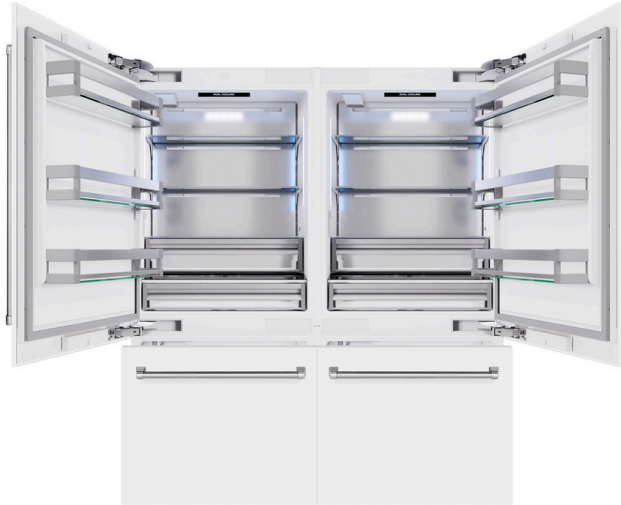

ZLINE 72 in. 39.6 cu. ft. French Door Built-In Bottom Freezer Refrigerator with Water Dispensers and Ice Makers in White Matte (RBIT-WM-72)

INTRODUCTION

Luxury isn't meant to be desired - it's meant to be attainable. The ZLINE 72 in. 39.6 cu. ft. French Door Built-In Bottom Freezer Refrigerator with Water Dispensers and Ice Makers in White Matte (RBIT-WM-72) provides the ultimate upgrade to the center of your home by pairing premium dual cooling technology with enhanced storage capacity for multiple grocery items. Achieve ZLINE Attainable Luxury® excellence with innovative features designed to enhance your kitchen's cooling and freezing capability.

Water Dispensers and Ice Makers - Deliver fresh, filtered water discreetly from 2 water dispensers in the fridge and produce up to 8 pounds of daily ice with 2 automatic ice makers in the freezer

LED Illumination - Easily spot items inside both fridge compartments thanks to cool white LED interior lights along the walls and ceiling that illuminate when you open both doors

POWER / RATINGS

Dedicated Circuit	15A
Supply Voltage	120V/60Hz

CERTIFICATIONS

ETL Listed, Energy Star Certified, AB100 (also known as NSF or ANSI 61)

ZLINE 72 in. 39.6 cu. ft. French Door Built-In Bottom Freezer Refrigerator with Water Dispensers and Ice Makers in White Matte (RBIT-WM-72)

ZLINE
ATTAINABLE LUXURY®

SPECIFICATIONS IN-DEPTH

GENERAL PROPERTIES

SKU	RBIT-WM-72
Finish	Matte White
Additional Temp Zone Control	30°F (-1°C) - 41°F (5°C)
Capacity	39.6 cu. ft.
Decibels	43 dBA
Door Alarm	Yes
Door Bins	6
Door Style	French Door
Flex Drawer Capacity	2.2 cu. ft.
Freezer Capacity	11.2 cu. ft.
Freezer Door Style	Pull-Out Drawer
Freezer Drawer Bins	4
Ice Maker	Yes
Ice/Water Dispenser Location	Internal
Lights	8 LED (6 fridge, 2 freezer)
Number of Fridge Shelves	6
Mount Type	Full Size Built-in