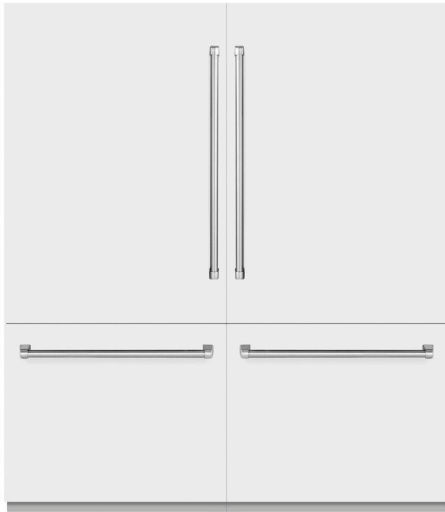

ZLINE 72 in. 39.6 cu. ft. French Door Built-In Bottom Freezer Refrigerator with Water Dispensers and Ice Makers in White Matte (RBIT-WM-72)

INTRODUCTION

Luxury isn't meant to be desired - it's meant to be attainable. The ZLINE 72 in. 39.6 cu. ft. French Door Built-In Bottom Freezer Refrigerator with Water Dispensers and Ice Makers in White Matte (RBIT-WM-72) provides the ultimate upgrade to the center of your home by pairing premium dual cooling technology with enhanced storage capacity for multiple grocery items. Achieve ZLINE Attainable Luxury® excellence with innovative features designed to enhance your kitchen's cooling and freezing capability.

FEATURES & BENEFITS

Custom Door Panel Finish - Create a timeless look in your kitchen with a true flush installation paired with elegant white matte door panels that deliver superior durability

Adjustable Temperatures - Create the perfect cooling environment with fridge temperatures ranging from 35°F to 46°F and freezer temperatures ranging from -11°F to 5°F

Water Dispensers and Ice Makers - Deliver fresh, filtered water discreetly from 2 water dispensers in the fridge and produce up to 8 pounds of daily ice with 2 automatic ice makers in the freezer

LED Illumination - Easily spot items inside both fridge compartments thanks to cool white LED interior lights along the walls and ceiling that illuminate when you open both doors