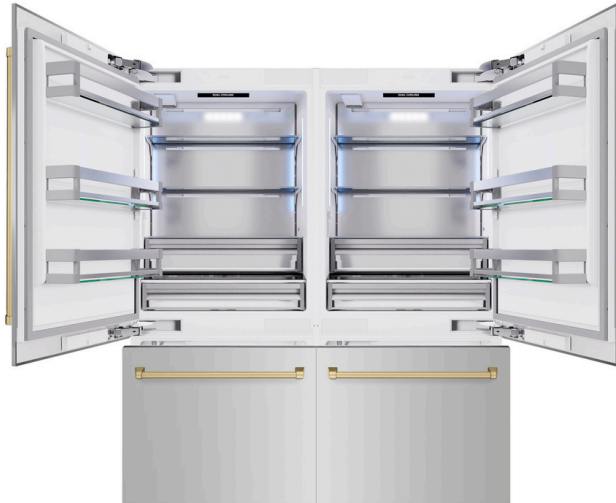

ZLINE Autograph Edition 36 in. 19.8 cu. ft. Built-In Bottom Freezer Refrigerator with Water Dispenser and Ice Maker in Stainless Steel with Matte Black Accents (RBITZ-304-36MB)

INTRODUCTION

Luxury isn't meant to be desired - it's meant to be attainable. The ZLINE Autograph Edition 36 in. 19.8 cu. ft. Built-In Bottom Freezer Refrigerator with Water Dispenser and Ice Maker in Stainless Steel with Matte Black Accents (RBITZ-304-36MB) provides the ultimate upgrade to the center of your home by pairing premium dual cooling technology with enhanced storage capacity for multiple grocery items. Achieve ZLINE Attainable Luxury® excellence with innovative features designed to enhance your kitchen's cooling and freezing capability.

LED Illumination - Easily spot items inside the fridge thanks to cool white LED interior lights along the walls and ceiling that illuminate when you open the door

Adjustable Shelves and Bins - Easily store larger items with 3 spill-resistant glass shelves and 3 door bins in the fridge, as well as 2 full-extension drawers in the freezer

SPECIFICATIONS OVERVIEW

GENERAL PROPERTIES

SKU	RBITZ-304-36MB
Finish	Matte Black
Mount Type	Built-In
Fridge Capacity	14.2 cu. ft.
Freezer Capacity	5.6 cu. ft.
Capacity	19.8 cu. ft.
Ice Maker	Yes
Door Style	Single Door (Reversible Hinge)

ZLINE
ATTAINABLE LUXURY®

SPECIFICATIONS IN-DEPTH

GENERAL PROPERTIES

SKU	RBITZ-304-36MB
Finish	Matte Black
Additional Temp Zone Control	30°F (-1 °C) - 41°F (5°C)
Capacity	19.8 cu. ft.
Decibels	43 dBA
Door Alarm	Yes
Door Bins	3
Door Style	Single Door (Reversible Hinge)
Flex Drawer Capacity	1.1 cu. ft.
Freezer Capacity	5.6 cu. ft.
Freezer Door Style	Pull-Out Drawer
Freezer Drawer Bins	2
Ice Maker	Yes
Ice/Water Dispenser Location	Internal
Lights	4 LED (3 fridge, 1 freezer)
Number of Fridge Shelves	3
Mount Type	Built-In