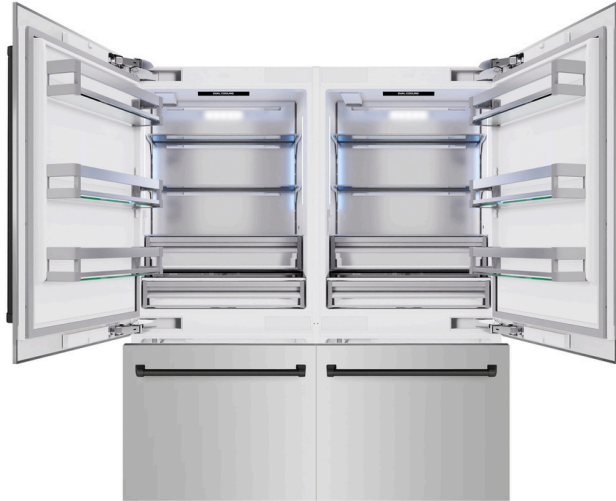

ZLINE Autograph Edition 72 in. 39.6 cu. ft. French Door Built-In Bottom Freezer Refrigerator with Water Dispensers and Ice Makers in Stainless Steel with Matte Black Accents (RBITZ-304-72MB)

INTRODUCTION

Luxury isn't meant to be desired - it's meant to be attainable. The ZLINE Autograph Edition 72 in. 39.6 cu. ft. French Door Built-In Bottom Freezer Refrigerator with Water Dispensers and Ice Makers in Stainless Steel with Matte Black Accents (RBITZ-304-72MB) provides the ultimate upgrade to the center of your home by pairing premium dual cooling technology with enhanced storage capacity for multiple grocery items. Achieve ZLINE Attainable Luxury® excellence with innovative features designed to enhance your kitchen's cooling and freezing capability.

LED Illumination - Easily spot items inside both fridge compartments thanks to cool white LED interior lights along the walls and ceiling that illuminate when you open both doors

Adjustable Shelves and Bins - Easily store larger items with 6 spill-resistant glass shelves and 6 door bins in the fridge compartment, as well as 4 full-extension drawers in the freezer

ZLINE
ATTAINABLE LUXURY®

SPECIFICATIONS IN-DEPTH

GENERAL PROPERTIES

SKU	RBITZ-304-72MB
Finish	Matte Black
Additional Temp Zone Control	30°F (-1°C) - 41°F (5°C)
Capacity	39.6 cu. ft.
Decibels	43 dBA
Door Alarm	Yes
Door Bins	6
Door Style	French Door
Flex Drawer Capacity	2.2 cu. ft.
Freezer Capacity	11.2 cu. ft.
Freezer Door Style	Pull-Out Drawer
Freezer Drawer Bins	4
Ice Maker	Yes
Ice/Water Dispenser Location	Internal
Lights	8 LED (6 fridge, 2 freezer)
Number of Fridge Shelves	6
Mount Type	Built-In