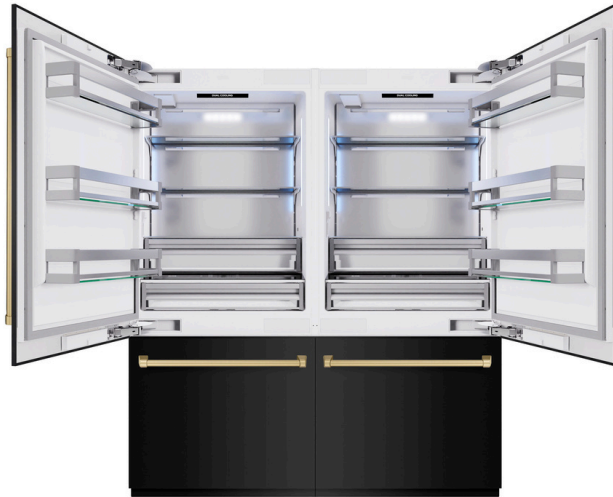

ZLINE Autograph Edition 72 in. 39.6 cu. ft. French Door Built-In Bottom Freezer Refrigerator with Water Dispensers and Ice Makers in Black Stainless Steel and Champagne Bronze Accents (RBITZ-BS-72-CB)

SPECIFICATIONS IN-DEPTH

GENERAL PROPERTIES

SKU	RBITZ-BS-72-CB
Finish	White Exterior with Black Stainless Steel Panel
Capacity	39.6 cu. ft.
Decibels	43 dBA
Depth Type	Counter Depth
Door Alarm	Yes
Door Bins	6
Water Dispenser	Yes
Door Style	French Door
Energystar	1180 kWh/year
Freezer Capacity	11.2 cu. ft.
Freezer Door Style	Pull-Out Drawer
Freezer Drawer Bins	4
Fridge Lights	8 LED (6 fridge, 2 freezer)
Humidity-Controlled Crisper	N/A
Ice Maker	Yes
Lights	8 LED (6 fridge, 2 freezer)
Number of Fridge Shelves	6

DIMENSIONS

Product Dimensions	71.625 in. W x 23.3125 in. D x 83.5 in. H
Product Weight	868

POWER / RATINGS

Dedicated Circuit	15A
Supply Voltage	120V/60Hz
Energy Consumption	1180 kWh/year

CERTIFICATIONS

ETL Listed, Energy Star Certified, AB100 (also known as NSF or ANSI 61)

LIMITED WARRANTY

Warranty Manufacturing Warranty - 2-year parts and labor warranty,
5-year parts-only for sealed system