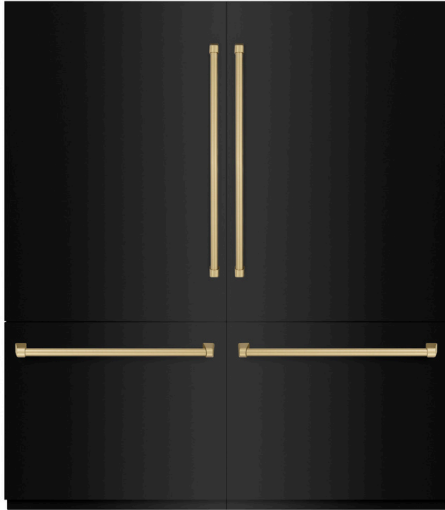

# ZLINE Autograph Edition 72 in. 39.6 cu. ft. French Door Built-In Bottom Freezer Refrigerator with Water Dispensers and Ice Makers in Black Stainless Steel and Champagne Bronze Accents (RBITZ-BS-72-CB)

## INTRODUCTION

Luxury isn't meant to be left desired—it's meant to be attainable. The ZLINE Autograph Edition 72 in. 39.6 cu. ft. French Door Built-In Bottom Freezer Refrigerator with Water Dispensers and Ice Makers in Black Stainless Steel and Champagne Bronze Accents (RBITZ-BS-72-CB) provides the ultimate upgrade to the center of your home by pairing premium dual cooling technology with enhanced storage capacity for multiple grocery items. Achieve ZLINE Attainable Luxury® excellence with innovative features designed to enhance your kitchen's cooling and freezing capability.