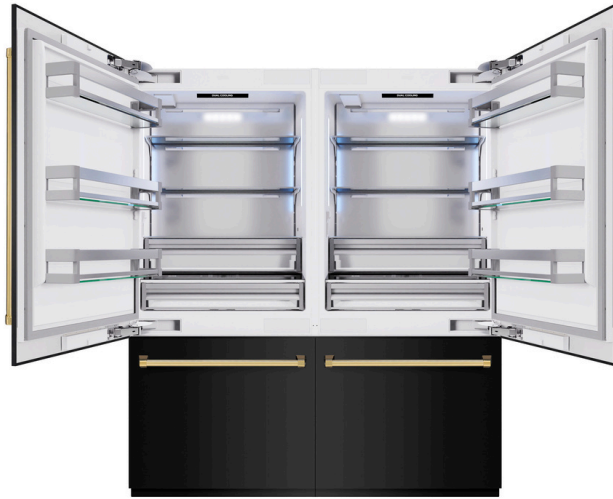

ZLINE Autograph Edition 72 in. 39.6 cu. ft. French Door Built-In Bottom Freezer Refrigerator with Water Dispensers and Ice Makers in Black Stainless Steel and Polished Gold Accents (RBITZ-BS-72-G)

SPECIFICATIONS IN-DEPTH

GENERAL PROPERTIES

SKU	RBITZ-BS-72-G
Finish	White Exterior with Black Stainless Steel Panel
Capacity	39.6 cu. ft.
Decibels	43 dBA
Depth Type	Counter Depth
Door Alarm	Yes
Door Bins	6
Water Dispenser	Yes
Door Style	French Door
Energystar	1180 kWh/year
Freezer Capacity	11.2 cu. ft.
Freezer Door Style	Pull-Out Drawer
Freezer Drawer Bins	4
Fridge Lights	8 LED (6 fridge, 2 freezer)
Humidity-Controlled Crisper	N/A
Ice Maker	Yes
Lights	8 LED (6 fridge, 2 freezer)
Number of Fridge Shelves	6

DIMENSIONS

Product Dimensions	71.625 in. W x 23.3125 in. D x 83.5 in. H

Product Weight	868

POWER / RATINGS

Dedicated Circuit	15A

Supply Voltage	120V/60Hz

Energy Consumption	1180 kWh/year

CERTIFICATIONS

ETL Listed, Energy Star Certified, AB100 (also known as NSF or ANSI 61)

LIMITED WARRANTY

Warranty	Manufacturing Warranty - 2-year parts and labor warranty, 5-year parts-only for sealed system