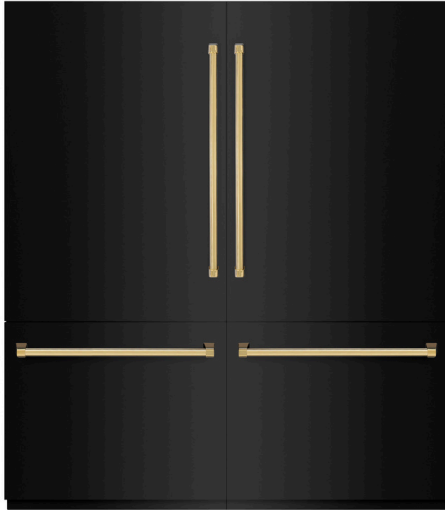

ZLINE Autograph Edition 72 in. 39.6 cu. ft. French Door Built-In Bottom Freezer Refrigerator with Water Dispensers and Ice Makers in Black Stainless Steel and Polished Gold Accents (RBITZ-BS-72-G)

ZLINE
ATTAINABLE LUXURY®

INTRODUCTION

Luxury isn't meant to be left desired—it's meant to be attainable. The ZLINE Autograph Edition 72 in. 39.6 cu. ft. French Door Built-In Bottom Freezer Refrigerator with Water Dispensers and Ice Makers in Black Stainless Steel and Polished Gold Accents (RBITZ-BS-72-G) provides the ultimate upgrade to the center of your home by pairing premium dual cooling technology with enhanced storage capacity for multiple grocery items. Achieve ZLINE Attainable Luxury® excellence with innovative features designed to enhance your kitchen's cooling and freezing capability.