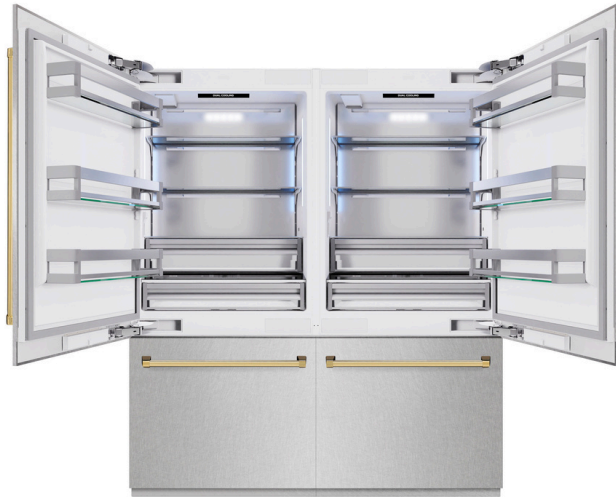

ZLINE Autograph Edition 72 in. 39.6 cu. ft. French Door Built-In Bottom Freezer Refrigerator with Water Dispensers and Ice Makers in Satin Stainless Steel and Polished Gold Accents (RBITZ-SN-72-G)

SPECIFICATIONS IN-DEPTH

GENERAL PROPERTIES

SKU	RBITZ-SN-72-G
Finish	White Interior with Stainless Steel Back Panel
Handle Finish	Polished Gold
Decibels	43 dBA
Depth Type	Counter Depth
Door Alarm	Yes
Door Bins	6
Water Dispenser	Yes
Door Style	French Door
Number of Fridge Shelves	6
Freezer Capacity	11.2 cu. ft.
Freezer Door Style	French Door
Freezer Drawer Bins	4
Fridge Lights	8 LED (6 fridge, 2 freezer)
Humidity-Controlled Crisper	N/A
Ice Maker	Yes
Capacity	39.6 cu. ft.

DIMENSIONS

Product Dimensions	71.625 in. W x 23.3125 in. D x 83.5 in. H
Product Weight	868

POWER / RATINGS

Dedicated Circuit	15A
Supply Voltage	120V/60Hz
Energy Consumption	1180 kWh/year

CERTIFICATIONS

ETL Listed, Energy Star Certified, AB100 (also known as NSF or ANSI 61)

LIMITED WARRANTY

Warranty Manufacturing Warranty - 2-year parts and labor warranty, 5-year parts-only for sealed system