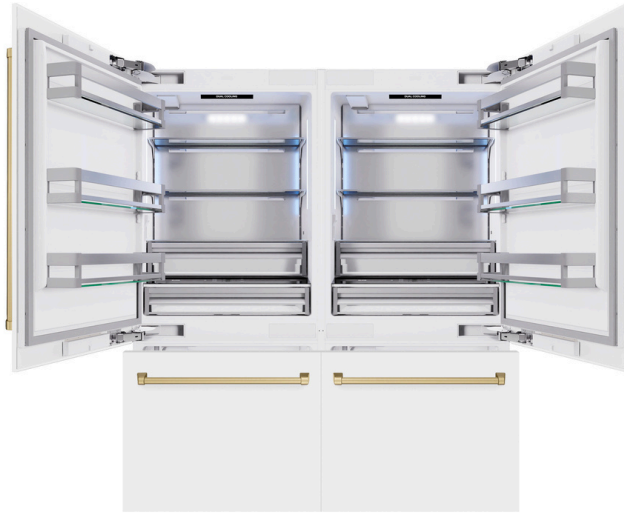

ZLINE Autograph Edition 72 in. 39.6 cu. ft. French Door Built-In Bottom Freezer Refrigerator with Water Dispensers and Ice Makers in White Matte and Champagne Bronze Accents (RBITZ-WM-72-CB)

ZLINE
ATTAINABLE LUXURY®

INTRODUCTION

Luxury isn't meant to be desired - it's meant to be attainable. The ZLINE Autograph Edition 72 in. 39.6 cu. ft. French Door Built-In Bottom Freezer Refrigerator with Water Dispensers and Ice Makers in White Matte and Champagne Bronze Accents (RBITZ-WM-72-CB) provides the ultimate upgrade to the center of your home by pairing premium dual cooling technology with enhanced storage capacity for multiple grocery items. Achieve ZLINE Attainable Luxury® excellence with innovative features designed to enhance your kitchen's cooling and freezing capability.

LED Illumination - Easily spot items inside both fridge compartments thanks to cool white LED interior lights along the walls and ceiling that illuminate when you open both doors

Adjustable Shelves and Bins - Easily store larger items with 6 spill-resistant glass shelves and 6 door bins in the fridge compartment, as well as 4 full-extension drawers in the freezer

ZLINE
ATTAINABLE LUXURY®

SPECIFICATIONS IN-DEPTH

GENERAL PROPERTIES

SKU	RBITZ-WM-72-CB
Finish	Champagne Bronze
Additional Temp Zone Control	30°F (-1°C) - 41°F (5°C)
Capacity	39.6 cu. ft.
Decibels	43 dBA
Door Alarm	Yes
Door Bins	6
Door Style	French Door
Flex Drawer Capacity	2.2 cu. ft.
Freezer Capacity	11.2 cu. ft.
Freezer Door Style	Pull-Out Drawer
Freezer Drawer Bins	4
Ice Maker	Yes
Ice/Water Dispenser Location	Internal
Lights	8 LED (6 fridge, 2 freezer)
Number of Fridge Shelves	6
Mount Type	Full Size Built-in