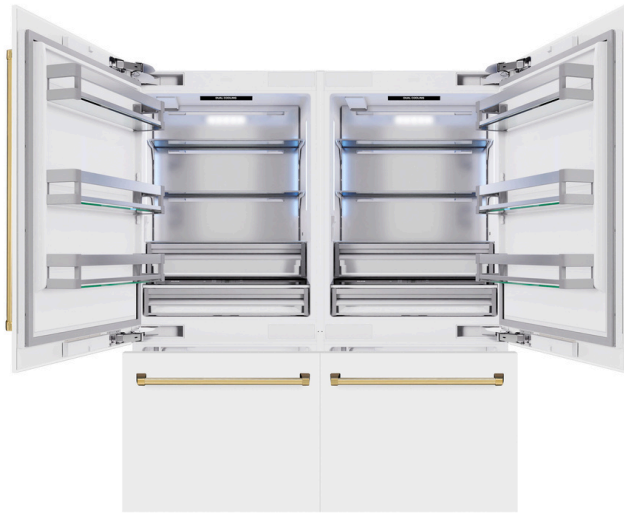

ZLINE Autograph Edition 72 in. 39.6 cu. ft. French Door Built-In Bottom Freezer Refrigerator with Water Dispensers and Ice Makers in White Matte and Polished Gold Accents (RBITZ-WM-72-G)

INTRODUCTION

Luxury isn't meant to be desired - it's meant to be attainable. The ZLINE Autograph Edition 72 in. 39.6 cu. ft. French Door Built-In Bottom Freezer Refrigerator with Water Dispensers and Ice Makers in White Matte and Polished Gold Accents (RBITZ-WM-72-G) provides the ultimate upgrade to the center of your home by pairing premium dual cooling technology with enhanced storage capacity for multiple grocery items. Achieve ZLINE Attainable Luxury® excellence with innovative features designed to enhance your kitchen's cooling and freezing capability.

LED Illumination - Easily spot items inside both fridge compartments thanks to cool white LED interior lights along the walls and ceiling that illuminate when you open both doors

Adjustable Shelves and Bins - Easily store larger items with 6 spill-resistant glass shelves and 6 door bins in the fridge compartment, as well as 4 full-extension drawers in the freezer

POWER / RATINGS

Dedicated Circuit	15A
Supply Voltage	120V/60Hz

CERTIFICATIONS

ETL Listed, Energy Star Certified, AB100 (also known as NSF or ANSI 61)

ZLINE Autograph Edition 72 in. 39.6 cu. ft. French Door Built-In Bottom Freezer Refrigerator with Water Dispensers and Ice Makers in White Matte and Polished Gold Accents (RBITZ-WM-72-G)

ZLINE
ATTAINABLE LUXURY®

SPECIFICATIONS IN-DEPTH

GENERAL PROPERTIES

SKU	RBITZ-WM-72-G
Finish	Polished Gold
Additional Temp Zone Control	30°F (-1°C) - 41°F (5°C)
Capacity	39.6 cu. ft.
Decibels	43 dBA
Door Alarm	Yes
Door Bins	6
Door Style	French Door
Flex Drawer Capacity	2.2 cu. ft.
Freezer Capacity	11.2 cu. ft.
Freezer Door Style	Pull-Out Drawer
Freezer Drawer Bins	4
Ice Maker	Yes
Ice/Water Dispenser Location	Internal
Lights	8 LED (6 fridge, 2 freezer)
Number of Fridge Shelves	6
Mount Type	Full Size Built-in