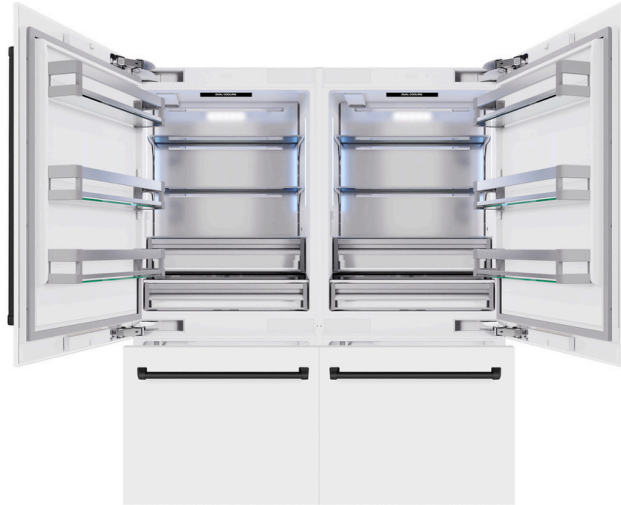

ZLINE Autograph Edition 72 in. 39.6 cu. ft. French Door Built-In Bottom Freezer Refrigerator with Water Dispensers and Ice Makers in White Matte and Matte Black Accents (RBITZ-WM-72-MB)

ZLINE
ATTAINABLE LUXURY®

INTRODUCTION

Luxury isn't meant to be desired - it's meant to be attainable. The ZLINE Autograph Edition 72 in. 39.6 cu. ft. French Door Built-In Bottom Freezer Refrigerator with Water Dispensers and Ice Makers in White Matte and Matte Black Accents (RBITZ-WM-72-MB) provides the ultimate upgrade to the center of your home by pairing premium dual cooling technology with enhanced storage capacity for multiple grocery items. Achieve ZLINE Attainable Luxury® excellence with innovative features designed to enhance your kitchen's cooling and freezing capability.

LED Illumination - Easily spot items inside both fridge compartments thanks to cool white LED interior lights along the walls and ceiling that illuminate when you open both doors

Adjustable Shelves and Bins - Easily store larger items with 6 spill-resistant glass shelves and 6 door bins in the fridge compartment, as well as 4 full-extension drawers in the freezer

ZLINE
ATTAINABLE LUXURY®

SPECIFICATIONS IN-DEPTH

GENERAL PROPERTIES

SKU	RBITZ-WM-72-MB
Finish	Matte Black
Additional Temp Zone Control	30°F (-1°C) - 41°F (5°C)
Capacity	39.6 cu. ft.
Decibels	43 dBA
Door Alarm	Yes
Door Bins	6
Door Style	French Door
Flex Drawer Capacity	2.2 cu. ft.
Freezer Capacity	11.2 cu. ft.
Freezer Door Style	Pull-Out Drawer
Freezer Drawer Bins	4
Ice Maker	Yes
Ice/Water Dispenser Location	Internal
Lights	8 LED (6 fridge, 2 freezer)
Number of Fridge Shelves	6
Mount Type	Full Size Built-in