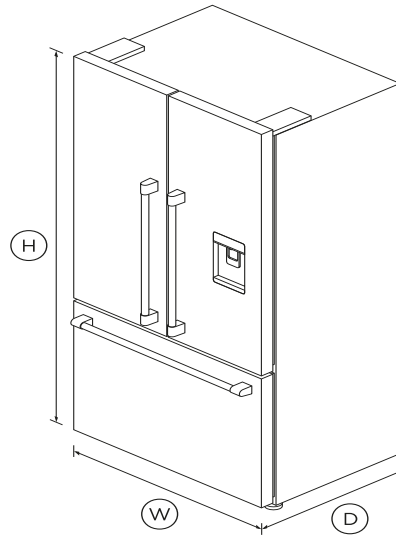

Freestanding French Door Refrigerator Freezer, 36", 20.1 cu ft, Ice & Water

Series 7 | Professional

Stainless Steel | French hinge

Styled like a refrigerator found in a professional kitchen, with serious storage capacity and stylish stainless steel finish.

DIMENSIONS

Height	70 3/4"
Width	35 7/16"
Depth	27 3/8"

FEATURES & BENEFITS

ACTIVESMART™ FOODCARE

ActiveSmart™ Foodcare learns how you live. It's technology which understands how you use your refrigerator and adjusts temperature, airflow and humidity inside to help keep food fresher for longer.