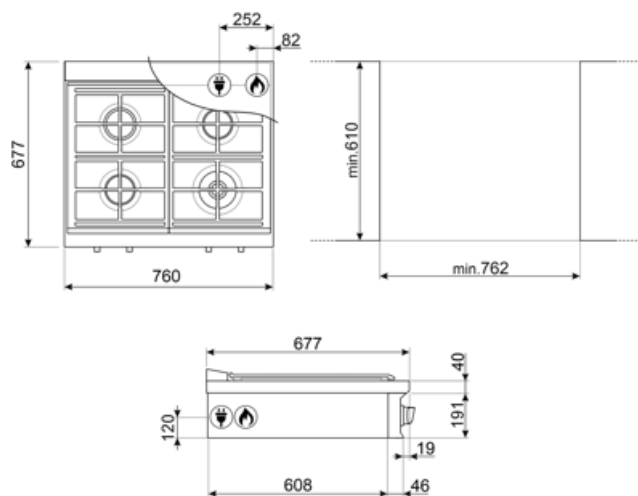

RTU304GX

Product family	Cooktop
Installation	Proud or flush mounted
Dimensions	30"
Type	Gas
EAN code	8017709292508

Aesthetic

Aesthetics	Portofino
Color	Stainless steel
Finishing	Satin
Material	Stainless steel
Stainless steel type	Brushed
Grates	Cast iron
Burners material	Aluminum
Control setting type	Control knobs
No. of controls	4
Controls color	Stainless steel effect

Technical Features

Front-left	- 3.50 kW - 12000 BTU
Rear-left	- 3.50 kW - 12000 BTU
Rear-right	- 3.50 kW - 12000 BTU
Front-right	- 5.30 kW - 18000 BTU
Gas safety valves	Yes

Accessories Included

Other accessories	Simmer Cap
-------------------	------------

Electrical Connection

Plug	(B) USA 120V	Electric cable type	Single phase
Nominal power	12 W	Frequency	60 Hz
Current	0.1 A	Power cord length	47 1/4 "
Voltage	120 V	Plug	B

Gas Connection

Gas Type	G20 Natural gas	Other gas nozzles included	G30 LPG liquid gas
Gas connection	Cylindric		