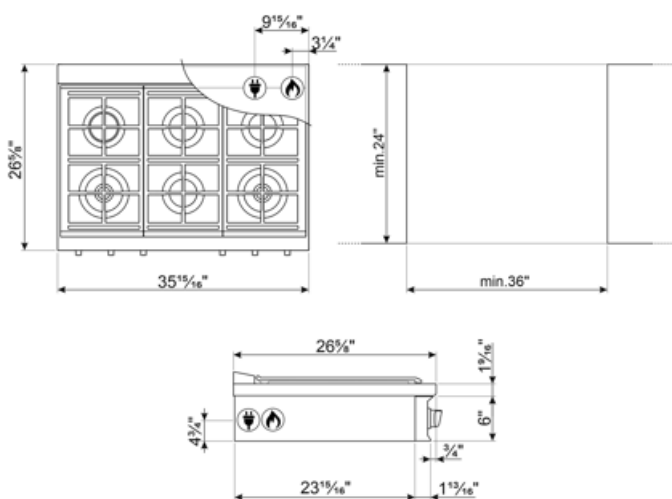

Electrical Connection

Plug	(B) USA 120V	Electric cable type	Single phase
Nominal power	12 W	Frequency	60 Hz
Current	0.1 A	Power cord length	47 1/4 "
Voltage	120 V	Plug	B

Gas Connection

Gas Type	G20 Natural gas	Other gas nozzles included	G30 LPG liquid gas
Gas connection	Cylindric