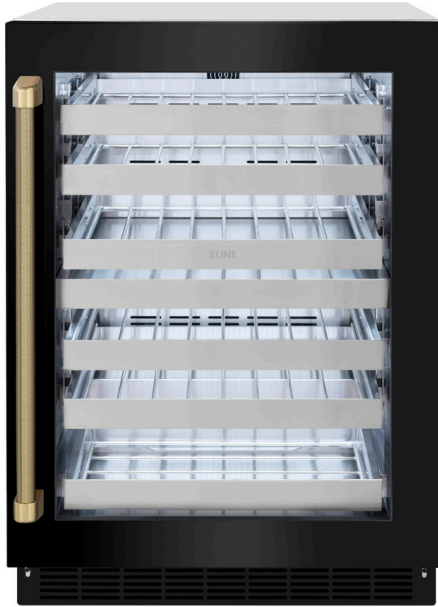

# ZLINE Autograph Edition 24 in. Touchstone Dual Zone 44 Bottle Wine Cooler with Black Stainless Steel Glass Door and Champagne Bronze Helix Handle (RWDOZ-BS-24-KCB)

**ZLINE**  
ATTAINABLE LUXURY®

## INTRODUCTION

Luxury isn't meant to be left desired—it's meant to be attainable. The ZLINE Autograph Edition 24 in. Touchstone Dual Zone 44 Bottle Wine Cooler with Black Stainless Steel Glass Door and Champagne Bronze Helix Handle (RWDOZ-BS-24-KCB) features an outdoor-compatible cooling system and an integrated black stainless steel glass door, giving you ultimate flexibility to host parties of any size. With an elevated level of luxurious design coupled with a stunning stainless steel interior, ZLINE Autograph Edition Touchstone Wine Coolers are masterfully crafted to set a new standard of entertainment for your home—indoors or out.

## FEATURES & BENEFITS

**Custom Door Finish** - Outfit your ZLINE Touchstone Undercounter Wine Cooler with a beautiful Black Stainless Steel glass door

**Super Cool Mode** - Eliminate stress while entertaining guests by rapidly chilling beverages via an ultra-quick Super Cool mode

**Adjustable Shelves** - An easy glide adaptable shelving system includes 5 full-depth stainless steel wine racks and 1 half-depth rack at the bottom

**Triple-Pane Glass Door** - Easily spot beverages through a triple-paned, argon-filled, UV-resistant tempered glass door paired with an integrated stainless steel frame